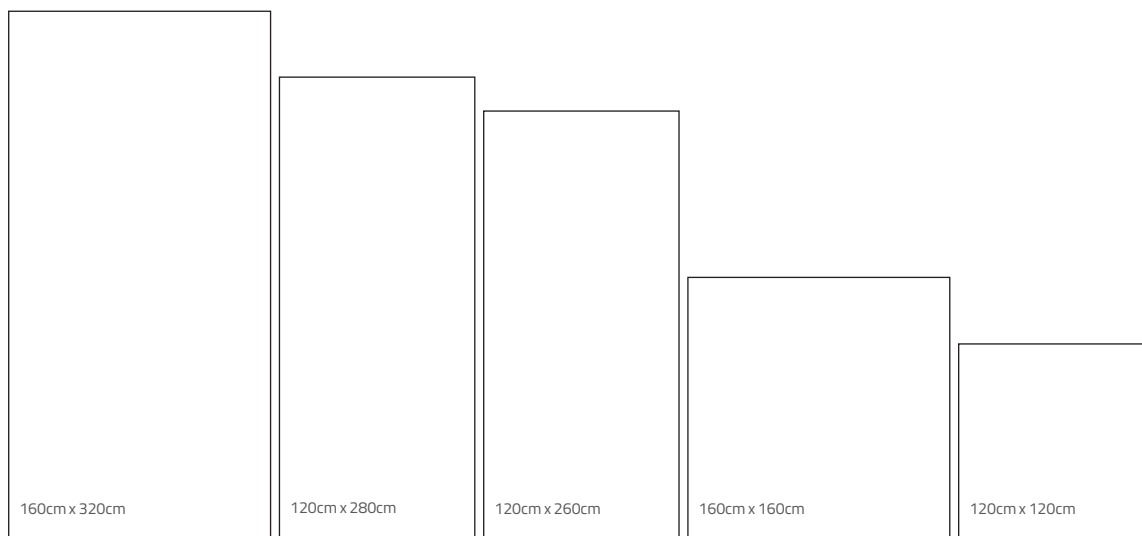

## QR Model Information:

Available Sizes:

Complements:

Forma 2  
33cm x 33cm

Forma 22  
33cm x 26cm

Available Sizes & Finishes:

Normal Size	Matt	Anti-slip	Box	Box M2	Box Kg	Pallet Pz	Pallet M2	Pallet Kg	Pallet Dimensions	Trolley Pallet	Trolley M2	Trolley Kg
160x320 - 0.8 cm	●	●	1	5.12	99	20	102.4	2100	337x177x52 cm	9	921.6	18900
120x280 - 0.8 cm	●	●	1	3.36	65	30	100.8	2050	297x137x59 cm	10	1008	20500
120x260 - 0.9 cm	●	●	1	3.12	67.5	33	102.96	2350	277x137x61 cm	10	1029.6	23500
120x260 - 0.8 cm	●	●	1	3.12	60	33	102.96	2100	277x137x61 cm	10	1029.6	21000
160x160 - 1 cm	●	●	1	2.56	60	35	89.6	2200	177x177x71 cm	10	896	22000
120x120 - 1 cm	●	●	1	1.44	34	45	64.8	1620	137x137x83 cm	14	907.2	22680