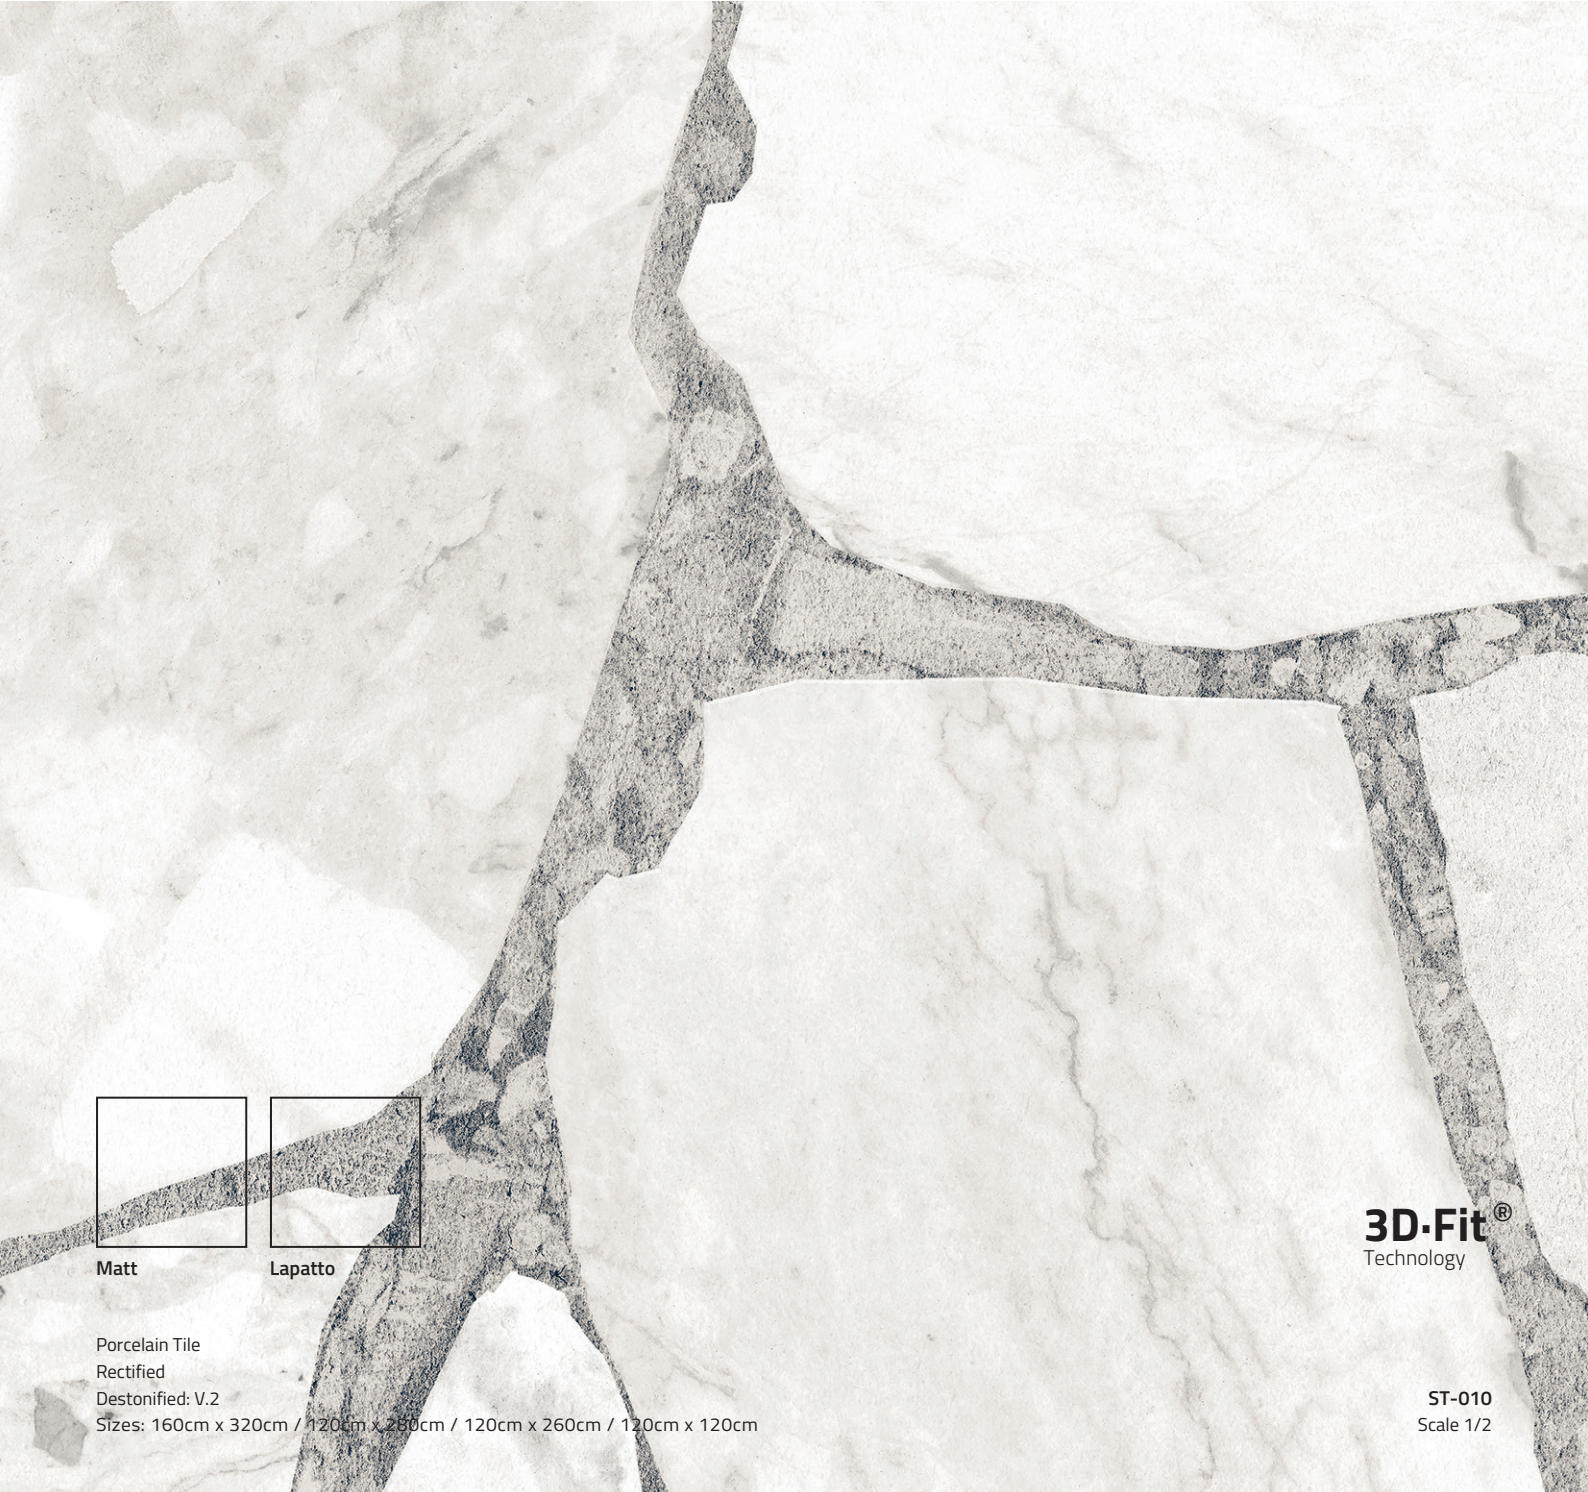

# ST-010

Stone

Matt

Lapatto

Porcelain Tile  
Rectified  
Destonified: V.2  
Sizes: 160cm x 320cm / 120cm x 260cm / 120cm x 260cm / 120cm x 120cm

**3D-Fit**<sup>®</sup>  
Technology

ST-010  
Scale 1/2

Available Colours