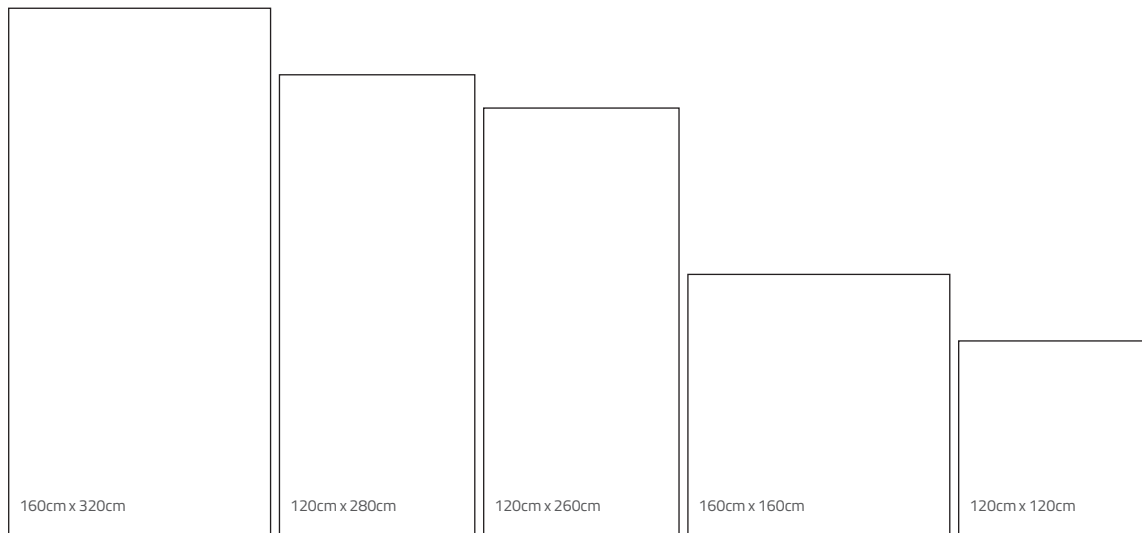

Available Sizes:

Complements:

Available Sizes & Finishes:

Normal Size	Glossy Polished	Matt	Lappato	Box	Box M2	Box Kg	Pallet Pz	Pallet M2	Pallet Kg	Pallet Dimensions	Trolley Pallet	Trolley M2	Trolley Kg
160x320 - 0.8 cm	●	●	●	1	5.12	99	20	102.4	2100	337x177x52 cm	9	921.6	18900
120x280 - 0.8 cm	●	●	●	1	3.36	65	30	100.8	2050	297x137x59 cm	10	1008	20500
120x260 - 0.9 cm	●	●	●	1	3.12	67.5	33	102.96	2350	277x137x61 cm	10	1029.6	23500
120x260 - 0.8 cm	●	●	●	1	3.12	60	33	102.96	2100	277x137x61 cm	10	1029.6	21000
160x160 - 1 cm	●	●	●	1	2.56	60	35	89.6	2200	177x177x71 cm	10	896	22000
120x120 - 1 cm	●	●	●	1	1.44	34	45	64.8	1620	137x137x83 cm	14	907.2	22680