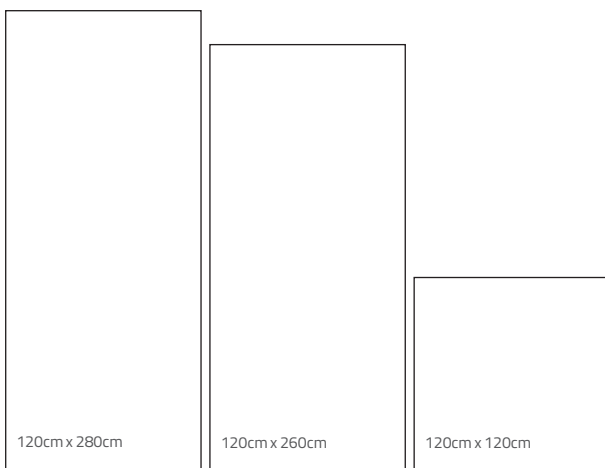

Available Colours

Green

QR Model Information:

Available Sizes:

---

Available Sizes & Finishes:

---

Normal Size	Glossy Polished	Matt	Lappato	Box	Box M2	Box Kg	Pallet Pz	Pallet M2	Pallet Kg	Pallet Dimensions	Trolley Pallet	Trolley M2	Trolley Kg
120x280 - 0.8 cm	●	●	●	1	3.36	65	30	100.8	2050	297x137x59 cm	10	1008	20500
120x260 - 0.9 cm	●	●	●	1	3.12	67.5	33	102.96	2350	277x137x61 cm	10	1029.6	23500
120x260 - 0.8 cm	●	●	●	1	3.12	60	33	102.96	2100	277x137x61 cm	10	1029.6	21000
120x120 - 1 cm	●	●	●	1	1.44	34	45	64.8	1620	137x137x83 cm	14	907.2	22680