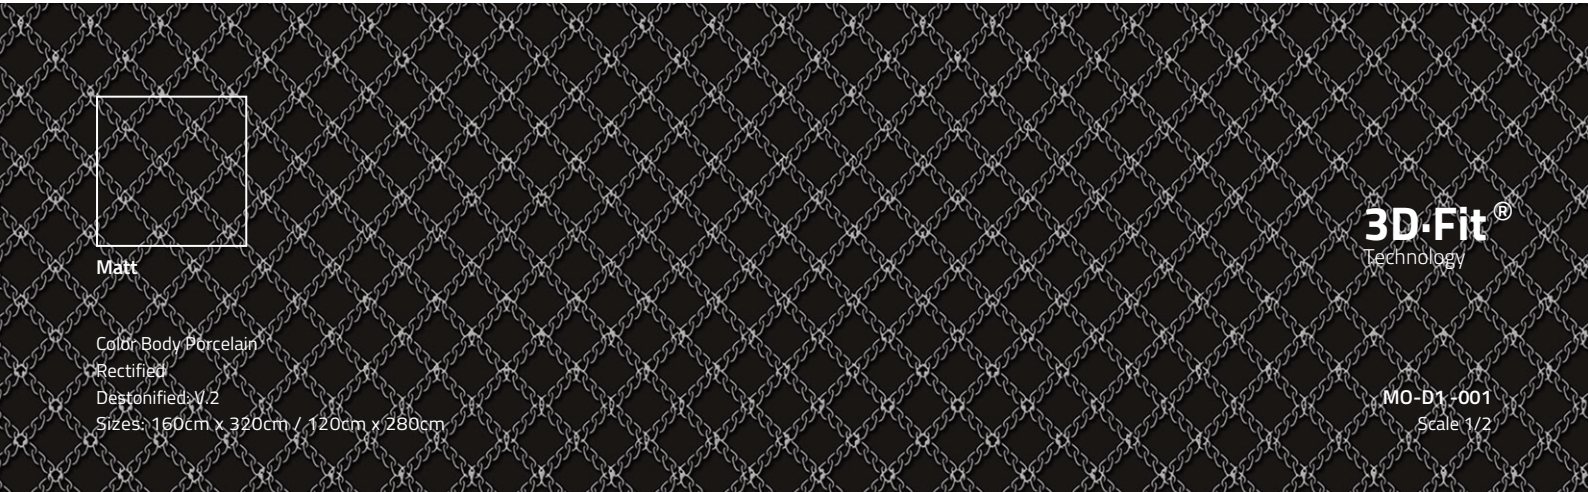

MO-001

Monocolor

Matt

Color Body Porcelain
Rectified
Destonified: V.2
Sizes: 160cm x 320cm / 120cm x 280cm

3D-Fit®
Technology

MO-D1-001
Scale 1/2