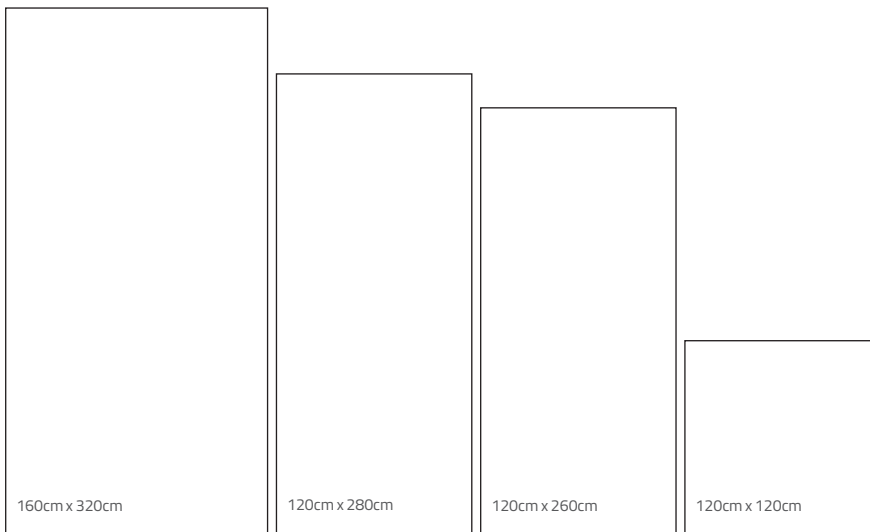

White

QR Model Information:

Available Sizes:

Available Sizes & Finishes:

Normal Size	Matt	Lappato	Box	Box M2	Box Kg	Pallet Pz	Pallet M2	Pallet Kg	Pallet Dimensions	Trolley Pallet	Trolley M2	Trolley Kg
160x320 - 0.8 cm	●	●	1	5.12	99	20	102.4	2100	337x177x52 cm	9	921.6	18900
120x280 - 0.8 cm	●	●	1	3.36	65	30	100.8	2050	297x137x59 cm	10	1008	20500
120x260 - 0.9 cm	●	●	1	3.12	67.5	33	102.96	2350	277x137x61 cm	10	1029.6	23500
120x260 - 0.8 cm	●	●	1	3.12	60	33	102.96	2100	277x137x61 cm	10	1029.6	21000
120x120 - 1 cm	●	●	1	1.44	34	45	64.8	1620	137x137x83 cm	14	907.2	22680