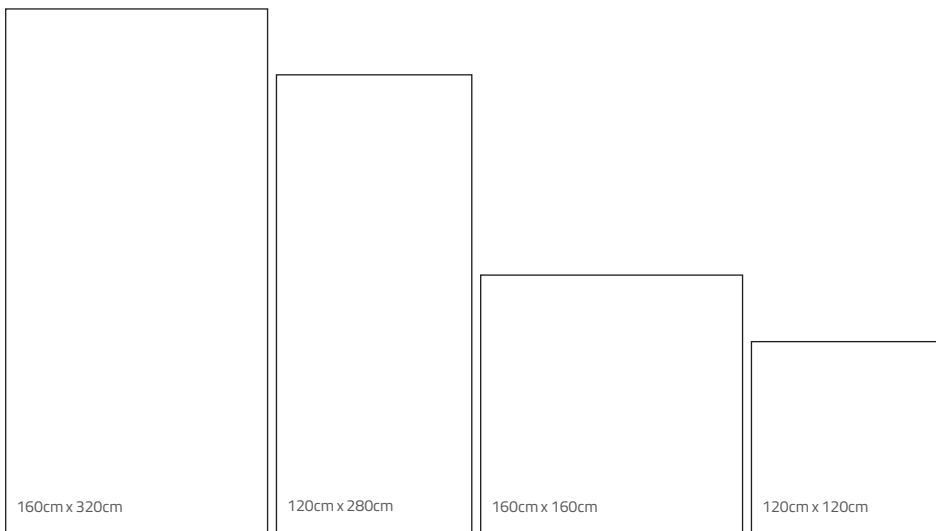

## QR Model Information:

Bookmatch faces:

ST-004 Bookmatch  
160cm x 320cm

ST-004 Bookmatch  
120cm x 280cm

Available Sizes:

Available Sizes & Finishes:

Normal Size	Glossy Polished	Matt	Honed	Box	Box M2	Box Kg	Pallet Pz	Pallet M2	Pallet Kg	Pallet Dimensions	Trolley Pallet	Trolley M2	Trolley Kg
160x320 - 0.8 cm	●	●	●	1	5.12	99	20	102.4	2100	337x177x52 cm	9	921.6	18900
120x280 - 0.8 cm	●	●	●	1	3.36	65	30	100.8	2050	297x137x59 cm	10	1008	20500
160x160 - 1 cm	●	●	●	1	2.56	60	35	89.6	2200	177x177x71 cm	10	896	22000
120x120 - 1 cm	●	●	●	1	1.44	34	45	64.8	1620	137x137x83 cm	14	907.2	22680