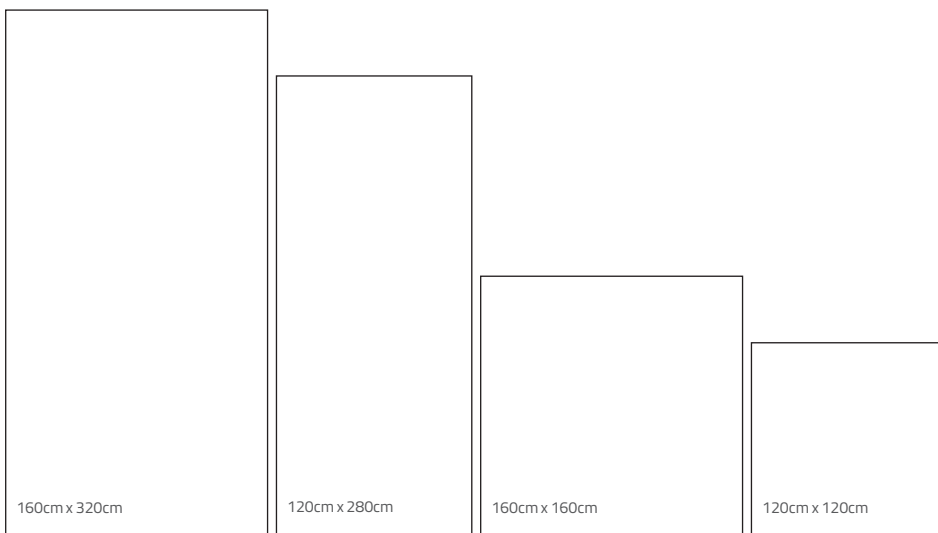

Available Sizes:

Available Sizes & Finishes:

Normal Size	Glossy Polished	Box	Box M2	Box Kg	Pallet Pz	Pallet M2	Pallet Kg	Pallet Dimensions	Trolley Pallet	Trolley M2	Trolley Kg
160x320 - 0.8 cm	●	1	5.12	99	20	102.4	2100	337x177x52 cm	9	921.6	18900
120x280 - 0.8 cm	●	1	3.36	65	30	100.8	2050	297x137x59 cm	10	1008	20500
160x160 - 1 cm	●	1	2.56	60	35	89.6	2200	177x177x71 cm	10	896	22000
120x120 - 1 cm	●	1	1.44	34	45	64.8	1620	137x137x83 cm	14	907.2	22680