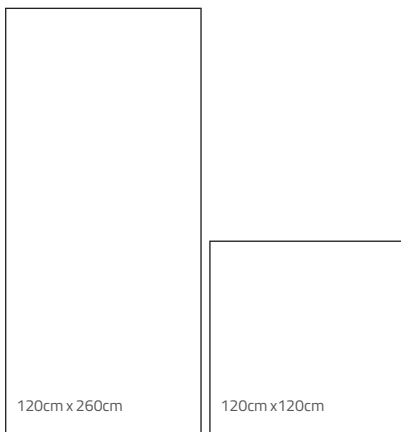

## QR Model Information:

Available Sizes:

Available Sizes & Finishes:

Normal Size	Glossy Polished	Matt	Honed	Box	Box M2	Box Kg	Pallet Pz	Pallet M2	Pallet Kg	Pallet Dimensions	Trolley Pallet	Trolley M2	Trolley Kg
120x260 - 0.9 cm	●	●	●	1	3.12	67.5	33	102.96	2350	277x137x61 cm	10	1029.6	23500
120x260 - 0.8 cm	●	●	●	1	3.12	60	33	102.96	2100	277x137x61 cm	10	1029.6	21000
120x120 - 1 cm	●	●	●	1	1.44	34	45	64.8	1620	137x137x83 cm	14	907.2	22680