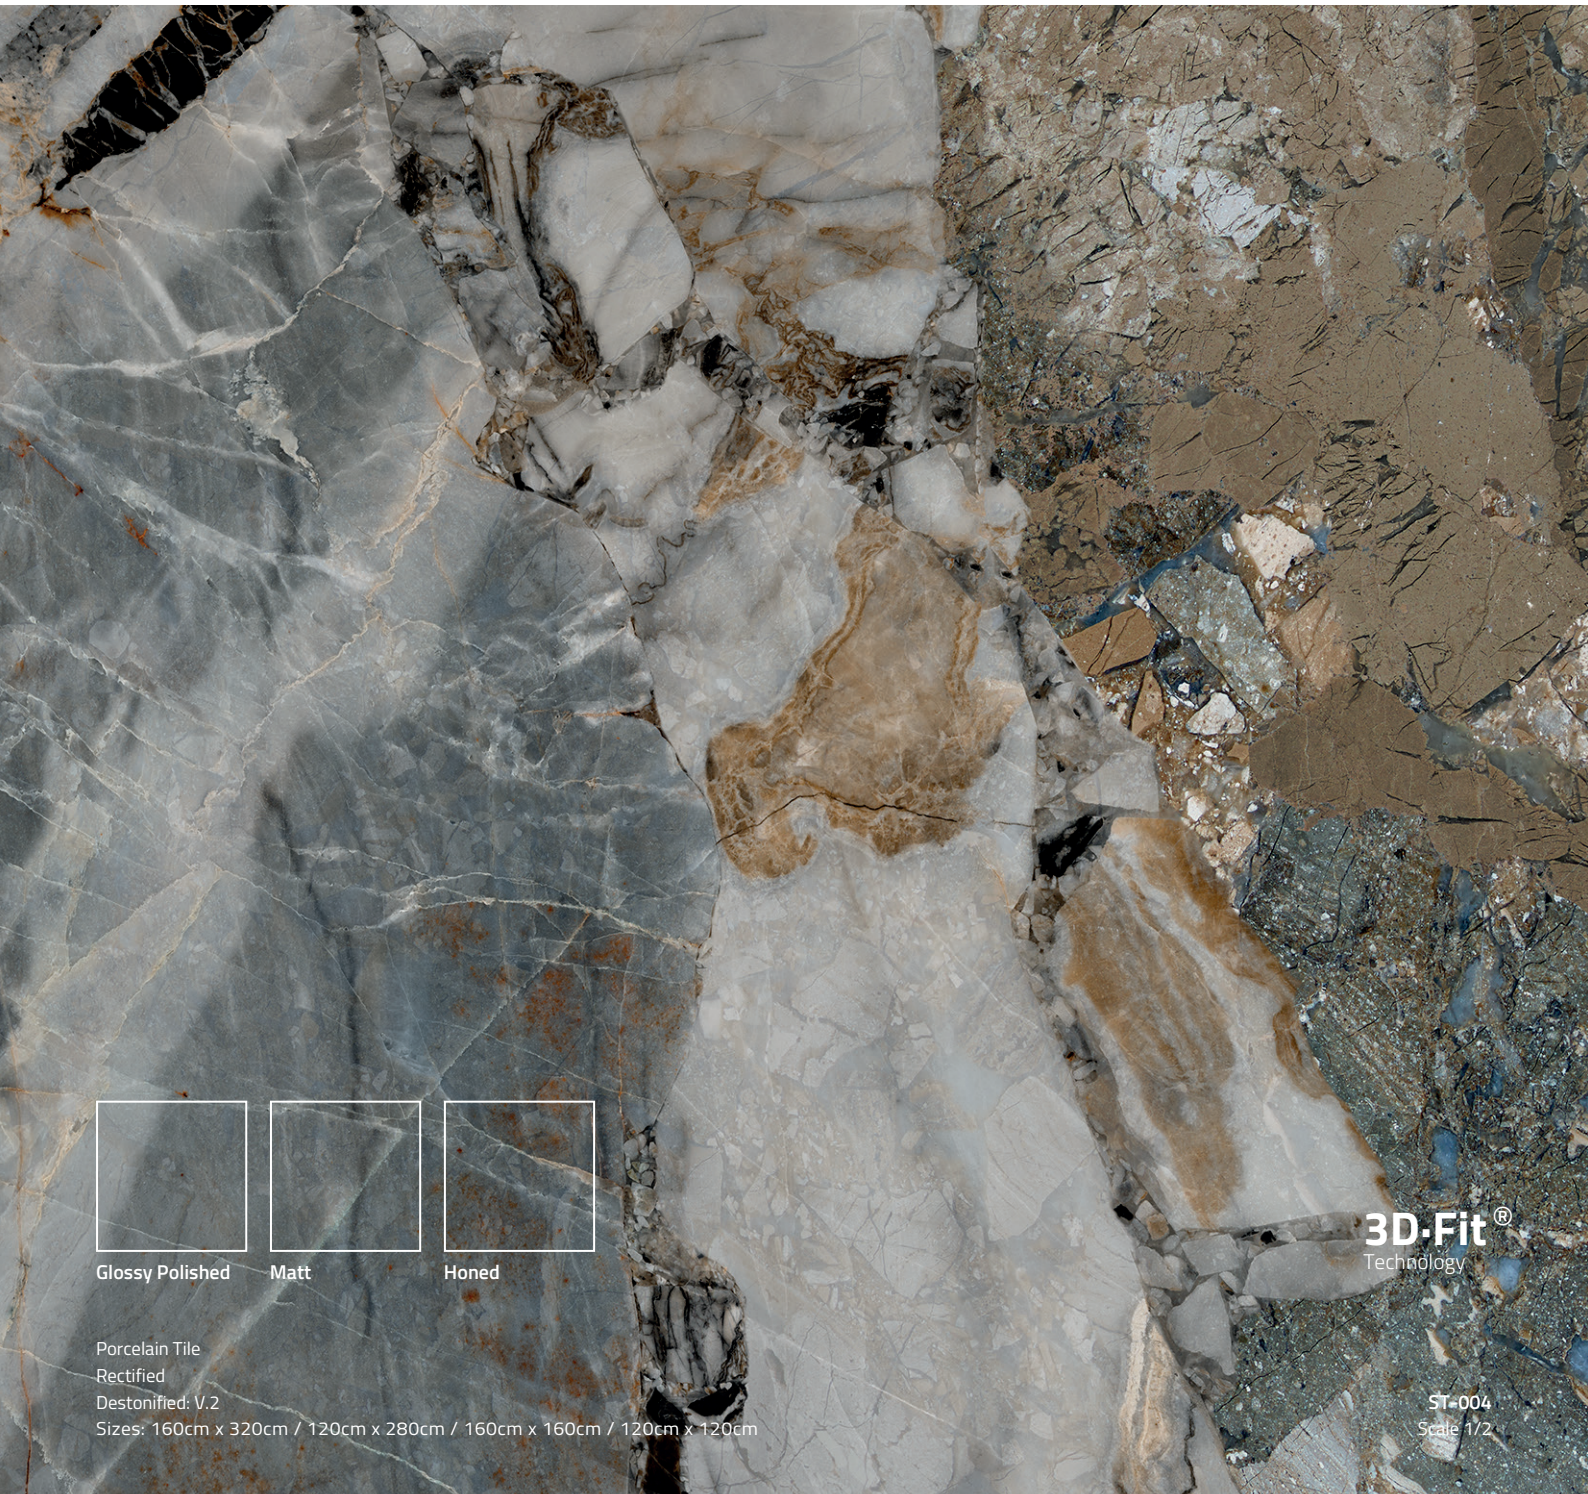

ST-004

Stone

Porcelain Tile
Rectified
Destonified: V.2
Sizes: 160cm x 320cm / 120cm x 280cm / 160cm x 160cm / 120cm x 120cm

3D-Fit®
Technology

ST-004
Scale 1/2

Available Colours

* Bookmatch for 160cm x 320cm and 120cm x 280cm.

QR Model Information: