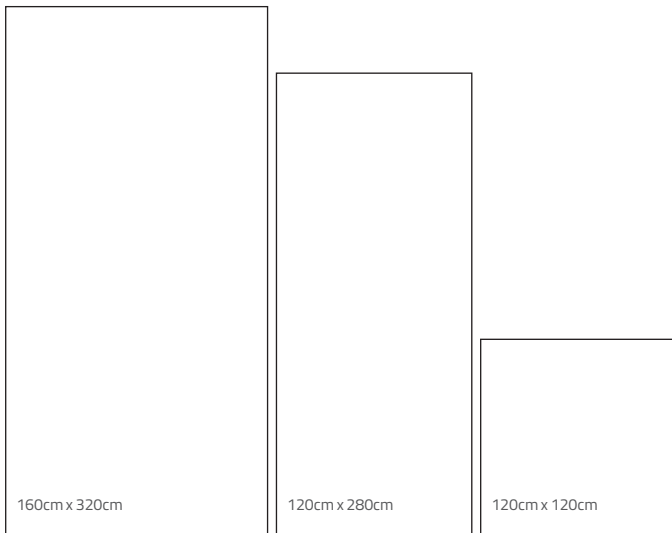

## QR Model Information:

Available Sizes:

Available Sizes & Finishes:

Normal Size	Glossy Polished	Box	Box M2	Box Kg	Pallet Pz	Pallet M2	Pallet Kg	Pallet Dimensions	Trolley Pallet	Trolley M2	Trolley Kg
160x320 - 0.8 cm	●	1	5.12	99	20	102.4	2100	337x177x52 cm	9	921.6	18900
120x280 - 0.8 cm	●	1	3.36	65	30	100.8	2050	297x137x59 cm	10	1008	20500
120x120 - 1 cm	●	1	1.44	34	45	64.8	1620	137x137x83 cm	14	907.2	22680