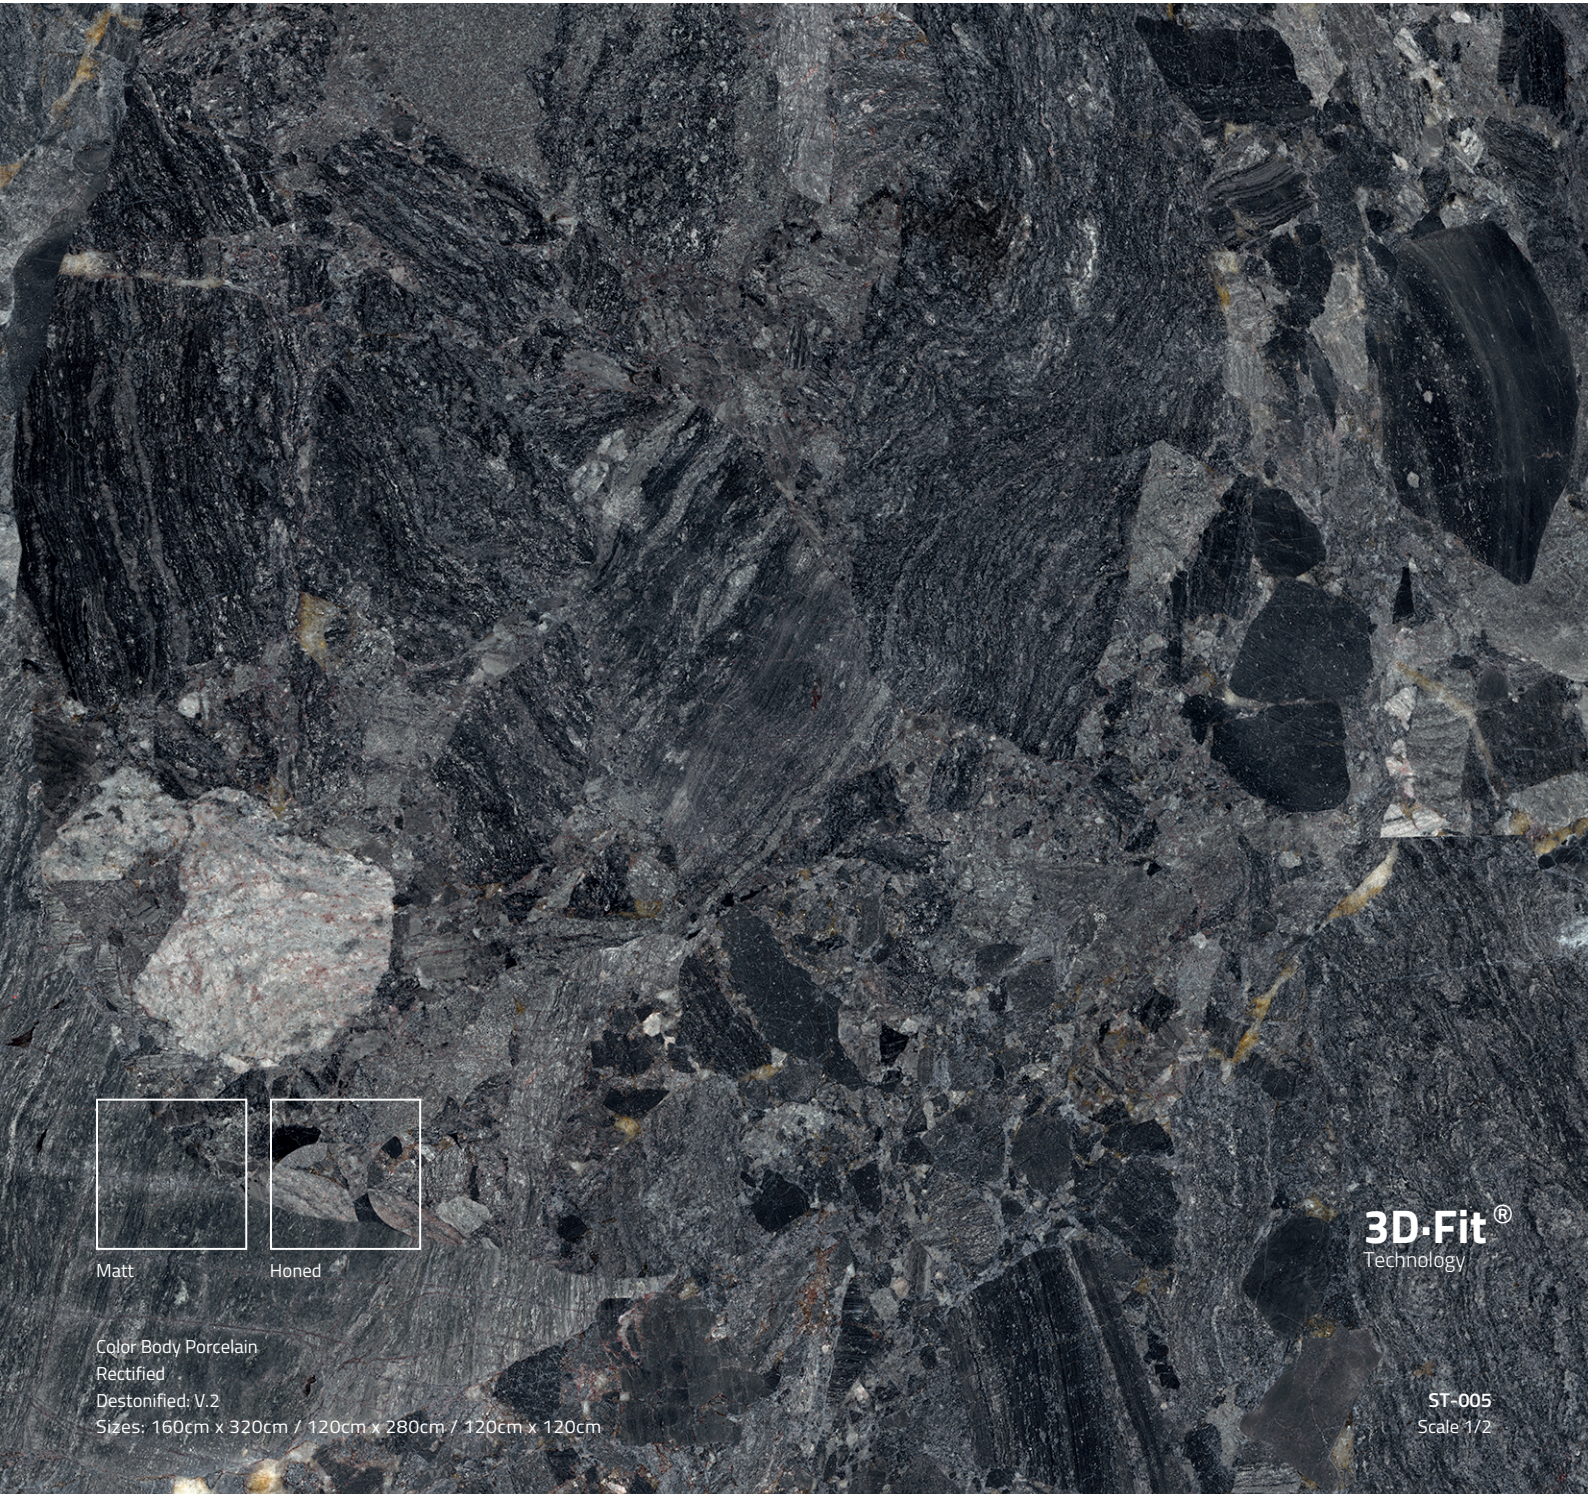

ST-005

Stone

Color Body Porcelain
Rectified

Destonified: V.2

Sizes: 160cm x 320cm / 120cm x 280cm / 120cm x 120cm

3D-Fit®
Technology

ST-005
Scale 1/2

Available Colours

QR Model Information: