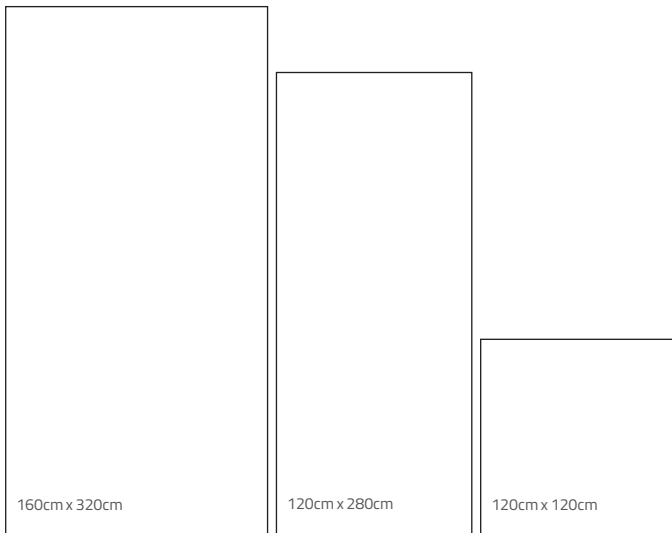

ST-005  
Scale 1/2

Available Colours

Black

QR Model Information:

Available Sizes:

Available Sizes & Finishes:

Normal Size	Matt	Honed	Box	Box M2	Box Kg	Pallet Pz	Pallet M2	Pallet Kg	Pallet Dimensions	Trolley Pallet	Trolley M2	Trolley Kg
160x320 - 0.8 cm	●	●	1	5.12	99	20	102.4	2100	337x177x52 cm	9	921.6	18900
120x280 - 0.8 cm	●	●	1	3.36	65	30	100.8	2050	297x137x59 cm	10	1008	20500
120x120 - 1 cm	●	●	1	1.44	34	45	64.8	1620	137x137x83 cm	14	907.2	22680