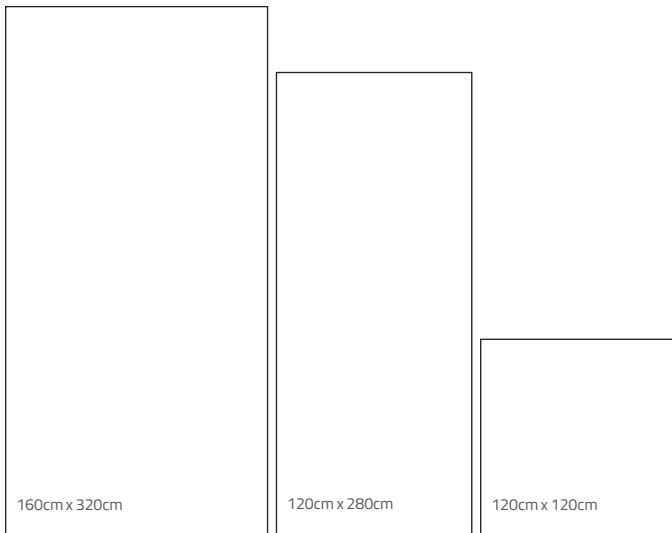

## QR Model Information:

Available Sizes:

Available Sizes & Finishes:

Normal Size	Glossy Polished	Box	Box M2	Box Kg	Pallet Pz	Pallet M2	Pallet Kg	Pallet Dimensions	Trolley Pallet	Trolley M2	Trolley Kg
160x320 - 0.8 cm	●	1	5.12	99	20	102.4	2100	337x177x52 cm	9	921.6	18900
120x280 - 0.8 cm	●	1	3.36	65	30	100.8	2050	297x137x59 cm	10	1008	20500
120x120 - 1 cm	●	1	1.44	34	45	64.8	1620	137x137x83 cm	14	907.2	22680