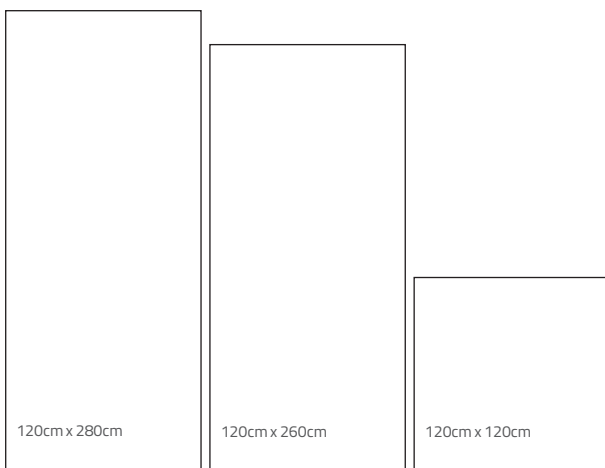

## QR Model Information:

Available Sizes:

Available Sizes & Finishes:

Normal Size	Matt	Anti-slip	Box	Box M2	Box Kg	Pallet Pz	Pallet M2	Pallet Kg	Pallet Dimensions	Trolley Pallet	Trolley M2	Trolley Kg
120x280 - 0.8 cm	●	●	1	3.36	65	30	100.8	2050	297x137x59 cm	10	1008	20500
120x260 - 0.9 cm	●	●	1	3.12	67.5	33	102.96	2350	277x137x61 cm	10	1029.6	23500
120x260 - 0.8 cm	●	●	1	3.12	60	33	102.96	2100	277x137x61 cm	10	1029.6	21000
120x120 - 1 cm	●	●	1	1.44	34	45	64.8	1620	137x137x83 cm	14	907.2	22680