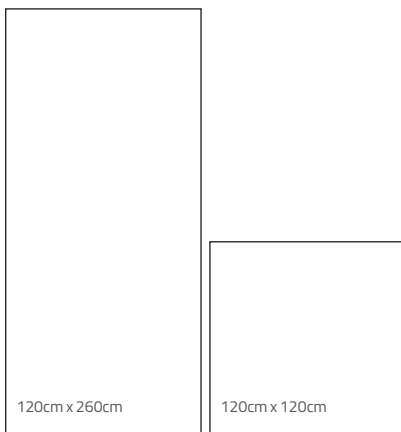

## QR Model Information:

Available Sizes:

Available Sizes & Finishes:

Normal Size	Matt	Box	Box M2	Box Kg	Pallet Pz	Pallet M2	Pallet Kg	Pallet Dimensions	Trolley Pallet	Trolley M2	Trolley Kg
120x260 - 0.9 cm	●	1	3.12	67.5	33	102.96	2350	277x137x61 cm	10	1029.6	23500
120x260 - 0.8 cm	●	1	3.12	60	33	102.96	2100	277x137x61 cm	10	1029.6	21000
120x120 - 1 cm	●	1	1.44	34	45	64.8	1620	137x137x83 cm	14	907.2	22680