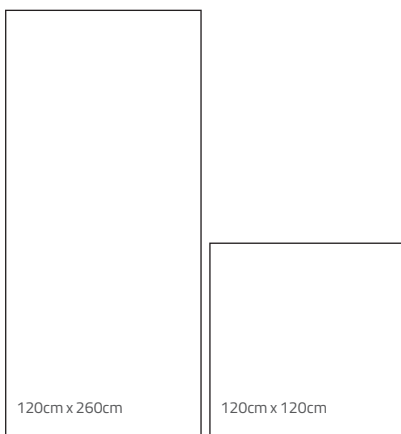

Available Sizes:

Available Sizes & Finishes:

Normal Size	Glossy Polished	Box	Box M2	Box Kg	Pallet Pz	Pallet M2	Pallet Kg	Pallet Dimensions	Trolley Pallet	Trolley M2	Trolley Kg
120x260 - 0.9 cm	●	1	3.12	67.5	33	102.96	2350	277x137x61 cm	10	1029.6	23500
120x260 - 0.8 cm	●	1	3.12	60	33	102.96	2100	277x137x61 cm	10	1029.6	21000
120x120 - 1 cm	●	1	1.44	34	45	64.8	1620	137x137x83 cm	14	907.2	22680