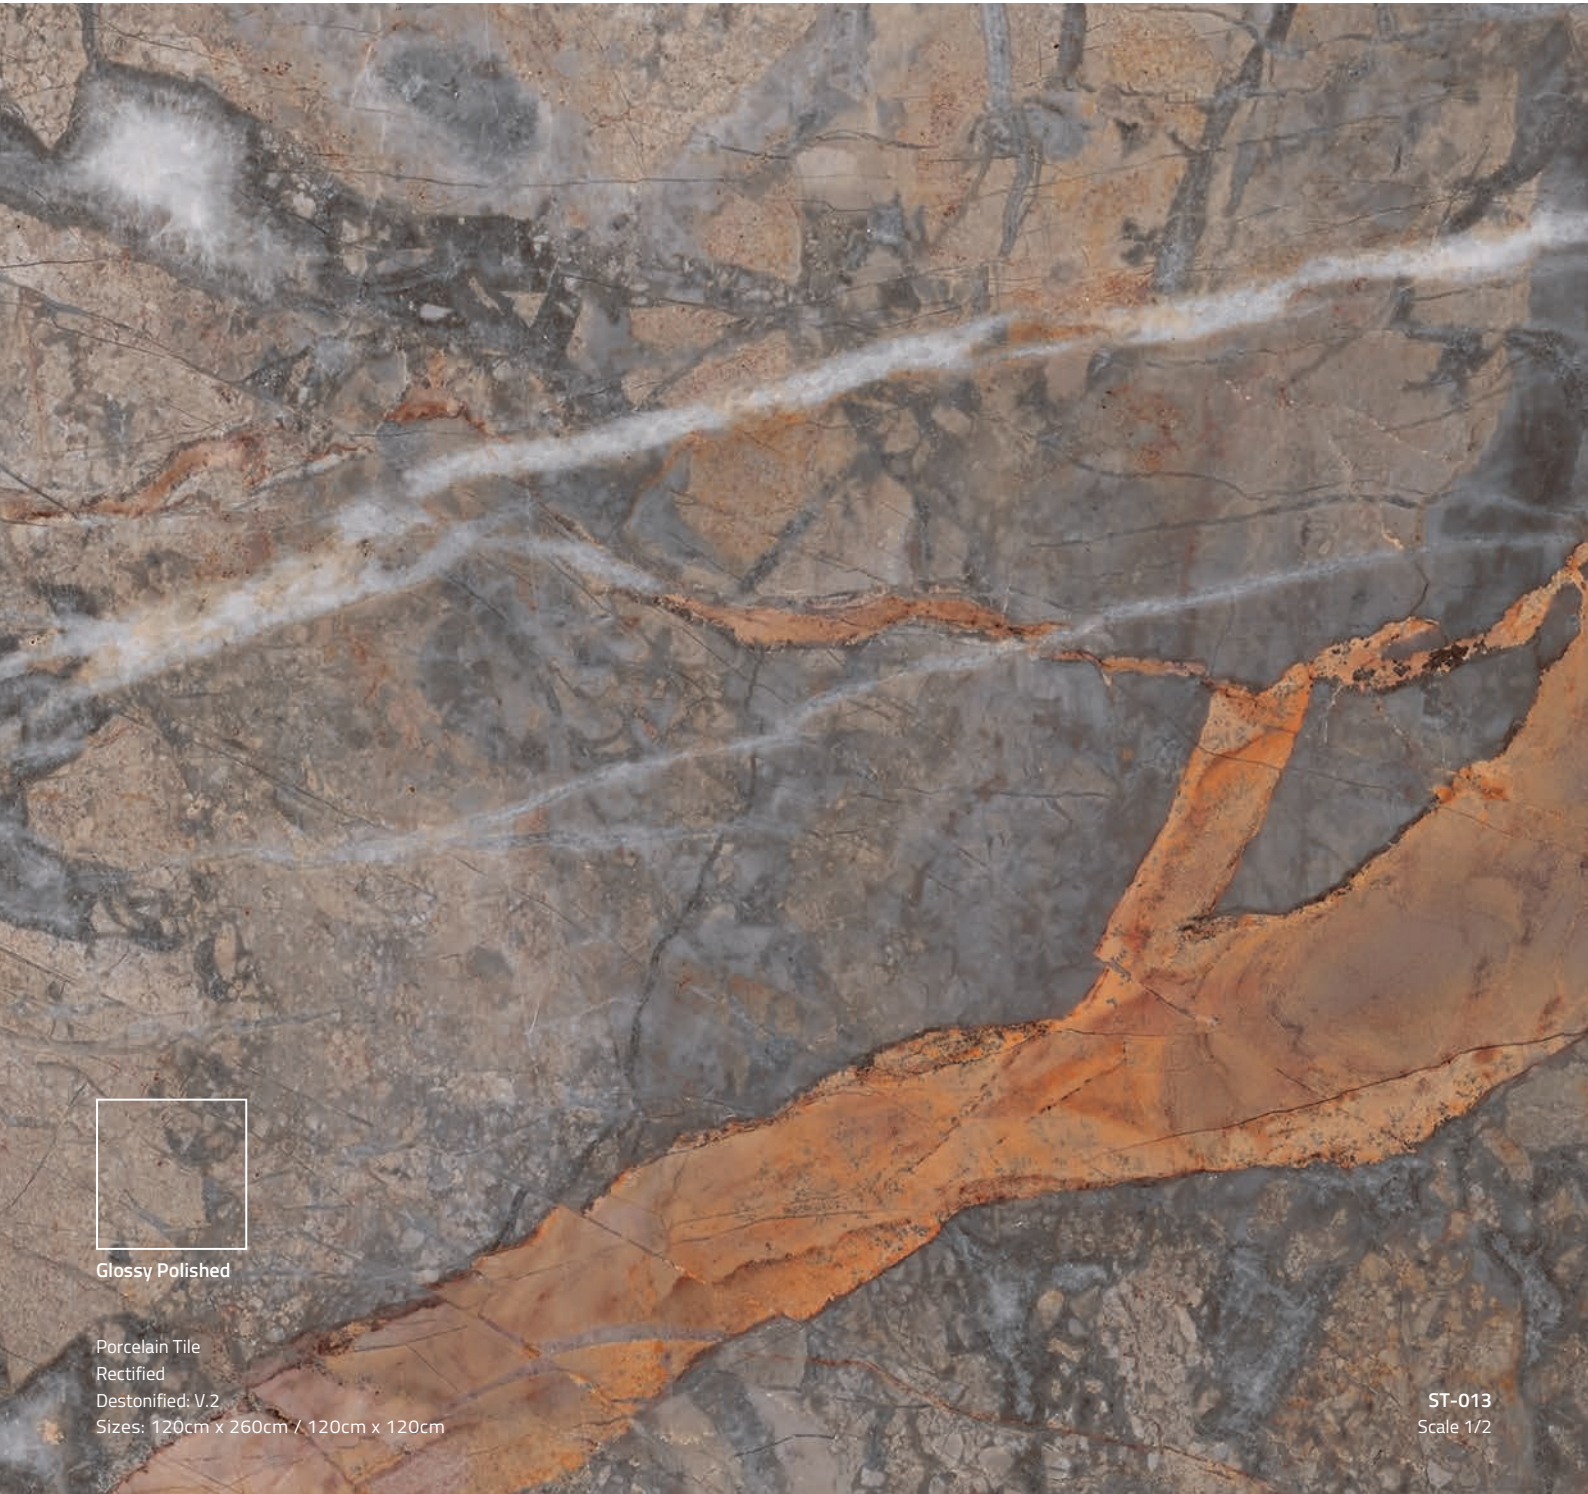

# ST-013

Stone

Glossy Polished

Porcelain Tile  
Rectified  
Destonified: V.2  
Sizes: 120cm x 260cm / 120cm x 120cm

ST-013  
Scale 1/2

Available Colours

Grey

QR Model Information: