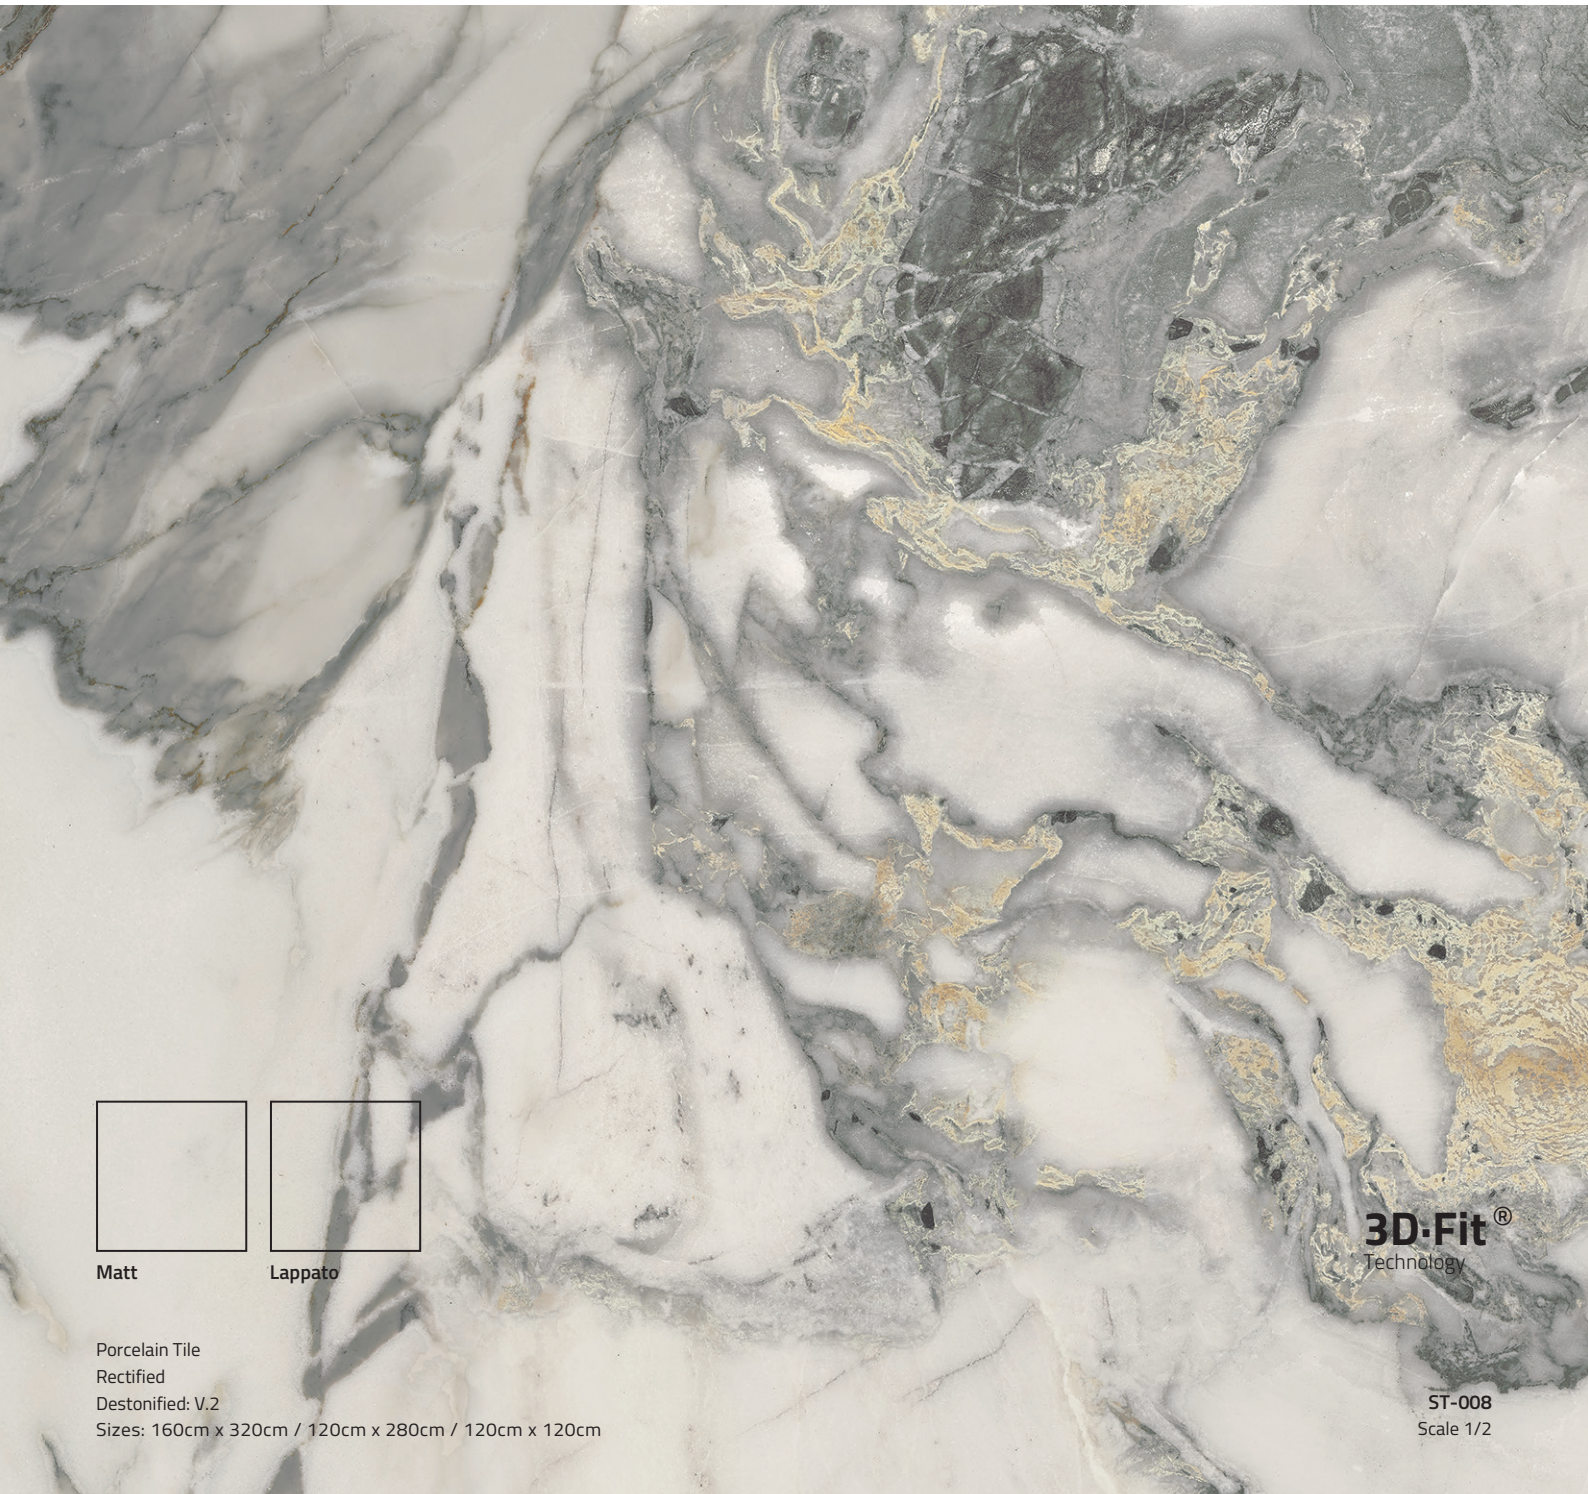

ST-008

Stone

3D-Fit®
Technology

ST-008
Scale 1/2

Porcelain Tile
Rectified
Destonified: V.2
Sizes: 160cm x 320cm / 120cm x 280cm / 120cm x 120cm

Available Colours

White

QR Model Information: