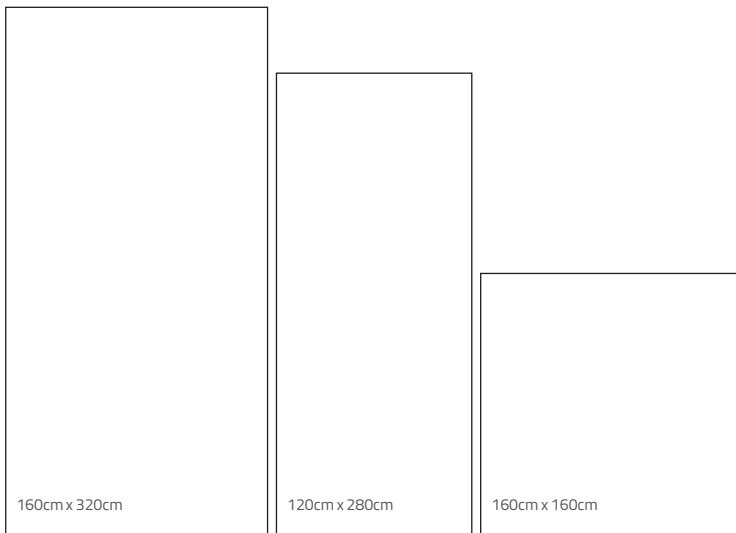

## QR Model Information:

Available Sizes:

Available Sizes & Finishes:

Normal Size	Glossy Polished	Matt	Box	Box M2	Box Kg	Pallet Pz	Pallet M2	Pallet Kg	Pallet Dimensions	Trolley Pallet	Trolley M2	Trolley Kg
160x320 - 0.8 cm	●	●	1	5.12	99	20	102.4	2100	337x177x52 cm	9	921.6	18900
120x280 - 0.8 cm	●	●	1	3.36	65	30	100.8	2050	297x137x59 cm	10	1008	20500
160x160 - 1 cm	●	●	1	2.56	60	35	89.6	2200	177x177x71 cm	10	896	22000