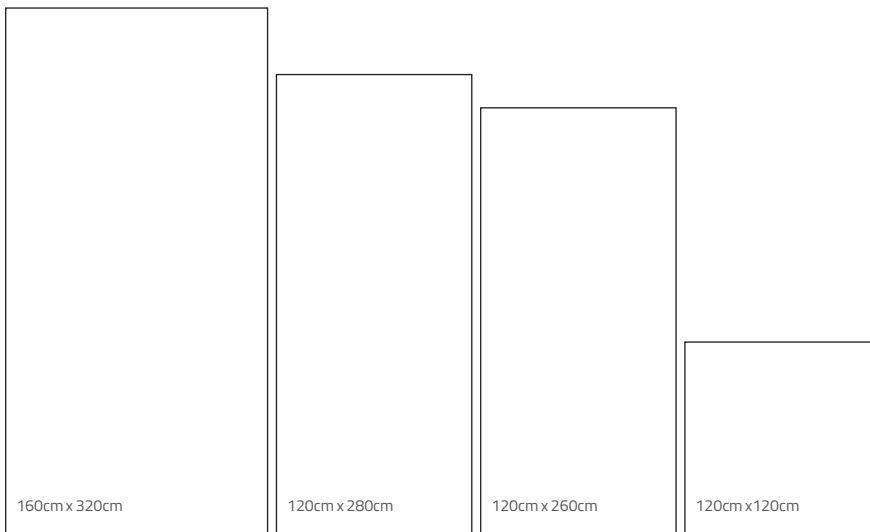

Scale 1/2

Available Colours

Black

QR Model Information:

Available Sizes:

Complements:

Forma 20  
33cm x 33cm

Forma 22  
33cm x 26cm