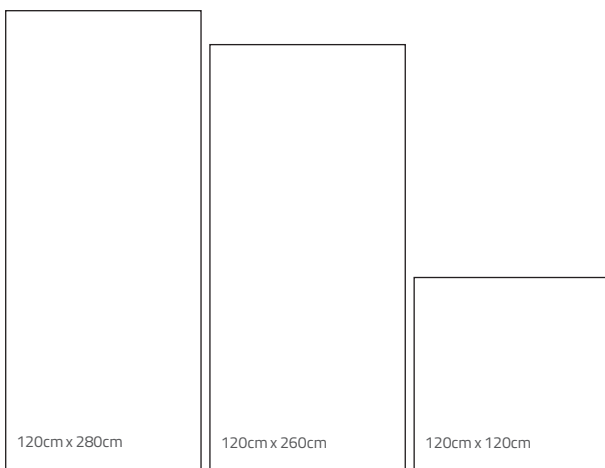

## QR Model Information:

Available Sizes:

Available Sizes & Finishes:

Normal Size	Glossy Polished	Matt	Lappato	Box	Box M2	Box Kg	Pallet Pz	Pallet M2	Pallet Kg	Pallet Dimensions	Trolley Pallet	Trolley M2	Trolley Kg
120x280 - 0.8 cm	●	●	●	1	3.36	65	30	100.8	2050	297x137x59 cm	10	1008	20500
120x260 - 0.9 cm	●	●	●	1	3.12	67.5	33	102.96	2350	277x137x61 cm	10	1029.6	23500
120x260 - 0.8 cm	●	●	●	1	3.12	60	33	102.96	2100	277x137x61 cm	10	1029.6	21000
120x120 - 1 cm	●	●	●	1	1.44	34	45	64.8	1620	137x137x83 cm	14	907.2	22680