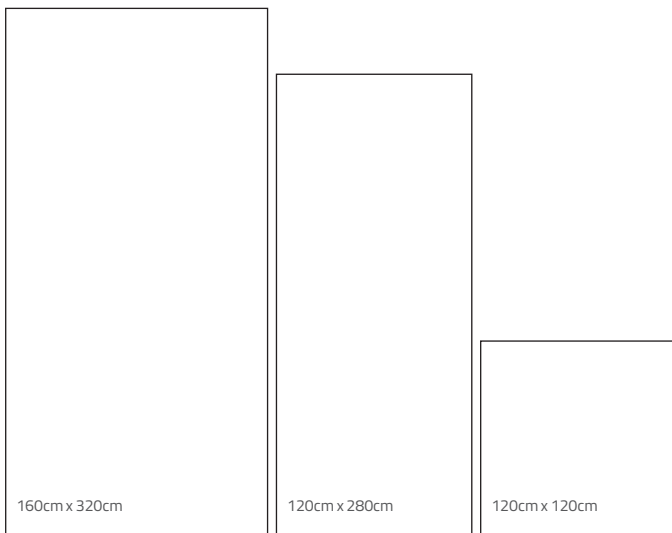

Available Sizes:

Available Sizes & Finishes:

Normal Size	Matt	Lappato	Box	Box M2	Box Kg	Pallet Pz	Pallet M2	Pallet Kg	Pallet Dimensions	Trolley Pallet	Trolley M2	Trolley Kg
160x320 - 0.8 cm	●	●	1	5.12	99	20	102.4	2100	337x177x52 cm	9	921.6	18900
120x280 - 0.8 cm	●	●	1	3.36	65	30	100.8	2050	297x137x59 cm	10	1008	20500
120x120 - 1 cm	●	●	1	1.44	34	45	64.8	1620	137x137x83 cm	14	907.2	22680