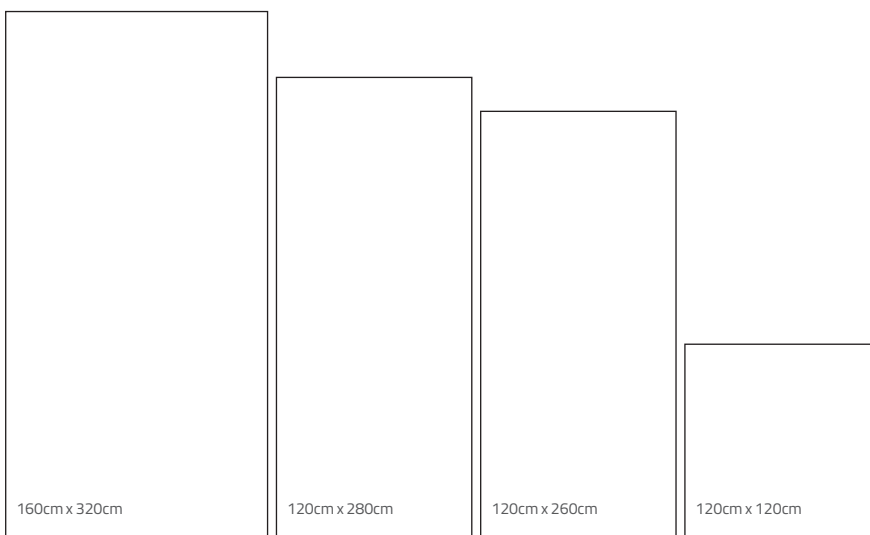

## QR Model Information:

Available Sizes:

Complements:

Forma 2  
33cm x 33cm

Forma 20  
33cm x 33cm

Available Sizes & Finishes:

Normal Size	Matt	Honed	Anti-slip	Box	Box M2	Box Kg	Pallet Pz	Pallet M2	Pallet Kg	Pallet Dimensions	Trolley Pallet	Trolley M2	Trolley Kg
160x320 - 0.8 cm	●	●	●	1	5.12	99	20	102.4	2100	337x177x52 cm	9	921.6	18900
120x280 - 0.8 cm	●	●	●	1	3.36	65	30	100.8	2050	297x137x59 cm	10	1008	20500
120x260 - 0.9 cm	●	●	●	1	3.12	67.5	33	102.96	2350	277x137x61 cm	10	1029.6	23500
120x260 - 0.8 cm	●	●	●	1	3.12	60	33	102.96	2100	277x137x61 cm	10	1029.6	21000
120x120 - 1 cm	●	●	●	1	1.44	34	45	64.8	1620	137x137x83 cm	14	907.2	22680