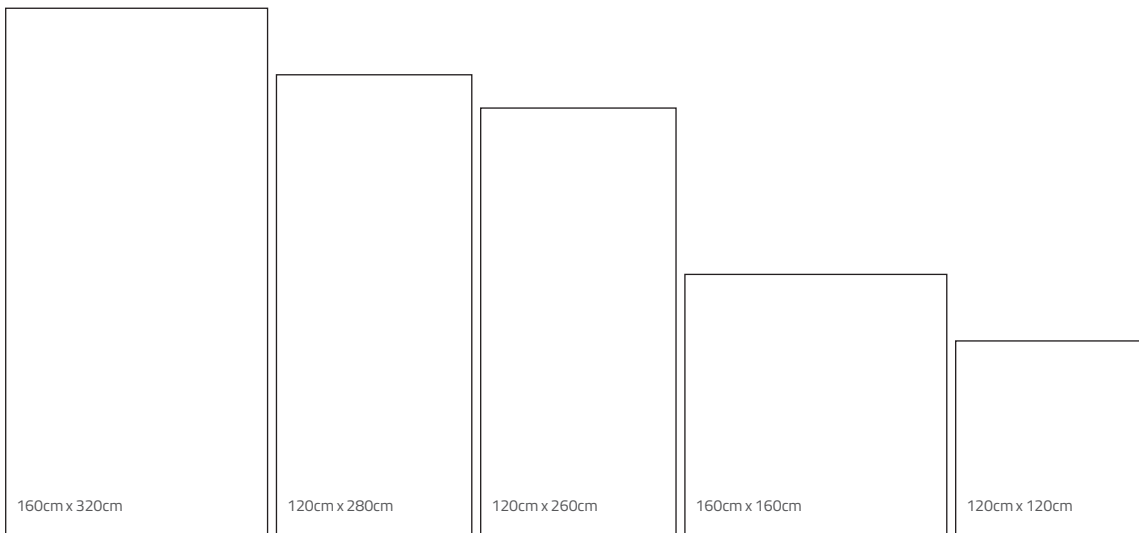

## QR Model Information:

Bookmatch faces:

CL-002 Bookmatch  
160cm x 320cm

CL-002 Bookmatch  
120cm x 280cm

CL-002 Bookmatch  
120cm x 260cm

Available Sizes:

Available Sizes & Finishes:

Normal Size	Glossy Polished	Matt	Lappato	Box	Box M2	Box Kg	Pallet Pz	Pallet M2	Pallet Kg	Pallet Dimensions	Trolley Pallet	Trolley M2	Trolley Kg
160x320 - 0.8 cm	●	●	●	1	5.12	99	20	102.4	2100	337x177x52 cm	9	921.6	18900
120x280 - 0.8 cm	●	●	●	1	3.36	65	30	100.8	2050	297x137x59 cm	10	1008	20500
120x260 - 0.9 cm	●	●	●	1	3.12	67.5	33	102.96	2350	277x137x61 cm	10	1029.6	23500
120x260 - 0.8 cm	●	●	●	1	3.12	60	33	102.96	2100	277x137x61 cm	10	1029.6	21000
160x160 - 1 cm	●	●	●	1	2.56	60	35	89.6	2200	177x177x71 cm	10	896	22000
120x120 - 1 cm	●	●	●	1	1.44	34	45	64.8	1620	137x137x83 cm	14	907.2	22680