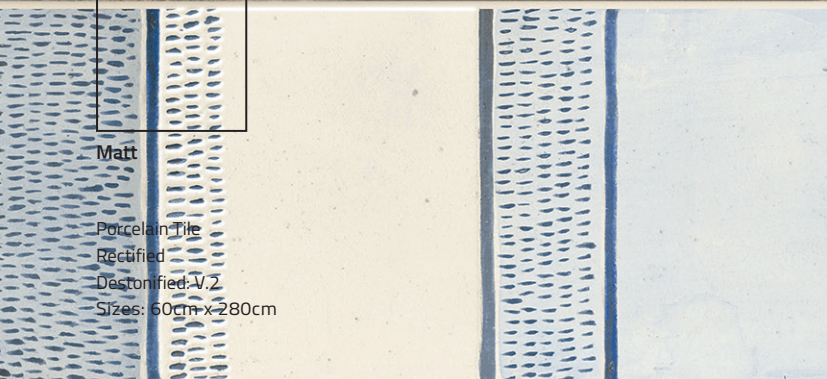

ST-029

Stone

Matt

Porcelain Tile
Rectified
Destonified: V.2
Sizes: 120cm x 280cm

ST-029
Scale 1/2

Matt

Porcelain Tile
Rectified
Destonified: V.2
Sizes: 60cm x 280cm

3D-Fit®
Technology

ST-D-029
Scale 1/2

Available Colours

White

QR Model Information: