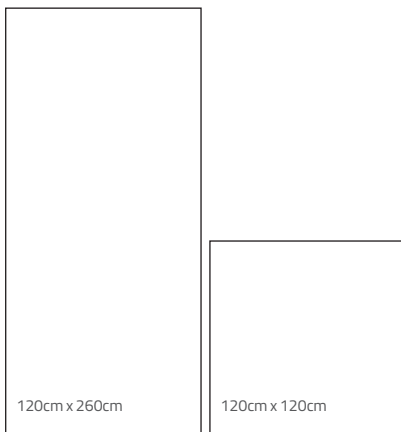

## QR Model Information:

Available Sizes:

Available Sizes & Finishes:

Normal Size	Matt	Box	Box M2	Box Kg	Pallet Pz	Pallet M2	Pallet Kg	Pallet Dimensions	Trolley Pallet	Trolley M2	Trolley Kg
120x260 - 0.9 cm	●	1	3.12	67.5	33	102.96	2350	277x137x61 cm	10	1029.6	23500
120x260 - 0.8 cm	●	1	3.12	60	33	102.96	2100	277x137x61 cm	10	1029.6	21000
120x120 - 1 cm	●	1	1.44	34	45	64.8	1620	137x137x83 cm	14	907.2	22680