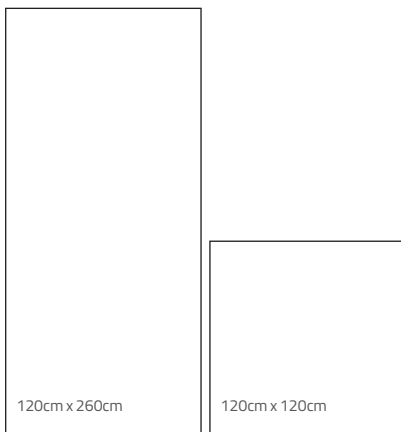

## QR Model Information:

Available Sizes:

Available Sizes & Finishes:

Normal Size	Glossy Polished	Matt	Box	Box M2	Box Kg	Pallet Pz	Pallet M2	Pallet Kg	Pallet Dimensions	Trolley Pallet	Trolley M2	Trolley Kg
120x260 - 0.9 cm	●	●	1	3.12	67.5	33	102.96	2350	277x137x61 cm	10	1029.6	23500
120x260 - 0.8 cm	●	●	1	3.12	60	33	102.96	2100	277x137x61 cm	10	1029.6	21000
120x120 - 1 cm	●	●	1	1.44	34	45	64.8	1620	137x137x83 cm	14	907.2	22680