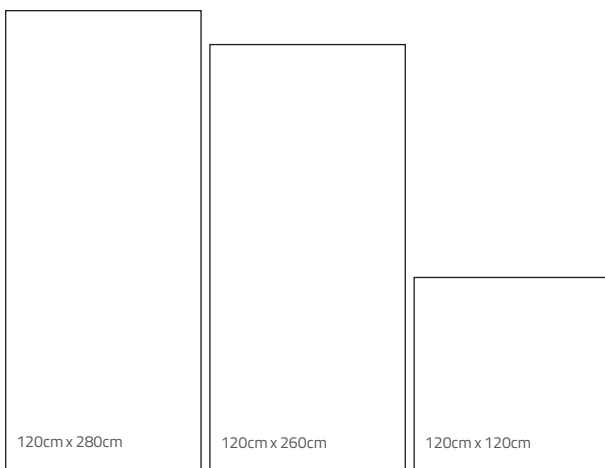

## QR Model Information:

Available Sizes:

Complements:

Forma 3  
33cm x 33cm

Forma 6  
65cm x 30,5cm

Available Sizes & Finishes:

Normal Size	Matt	Anti-slip	Box	Box M2	Box Kg	Pallet Pz	Pallet M2	Pallet Kg	Pallet Dimensions	Trolley Pallet	Trolley M2	Trolley Kg
120x280 - 0.8 cm	●	●	1	3.36	65	30	100.8	2050	297x137x59 cm	10	1008	20500
120x260 - 0.9 cm	●	●	1	3.12	67.5	33	102.96	2350	277x137x61 cm	10	1029.6	23500
120x260 - 0.8 cm	●	●	1	3.12	60	33	102.96	2100	277x137x61 cm	10	1029.6	21000
120x120 - 1 cm	●	●	1	1.44	34	45	64.8	1620	137x137x83 cm	14	907.2	22680