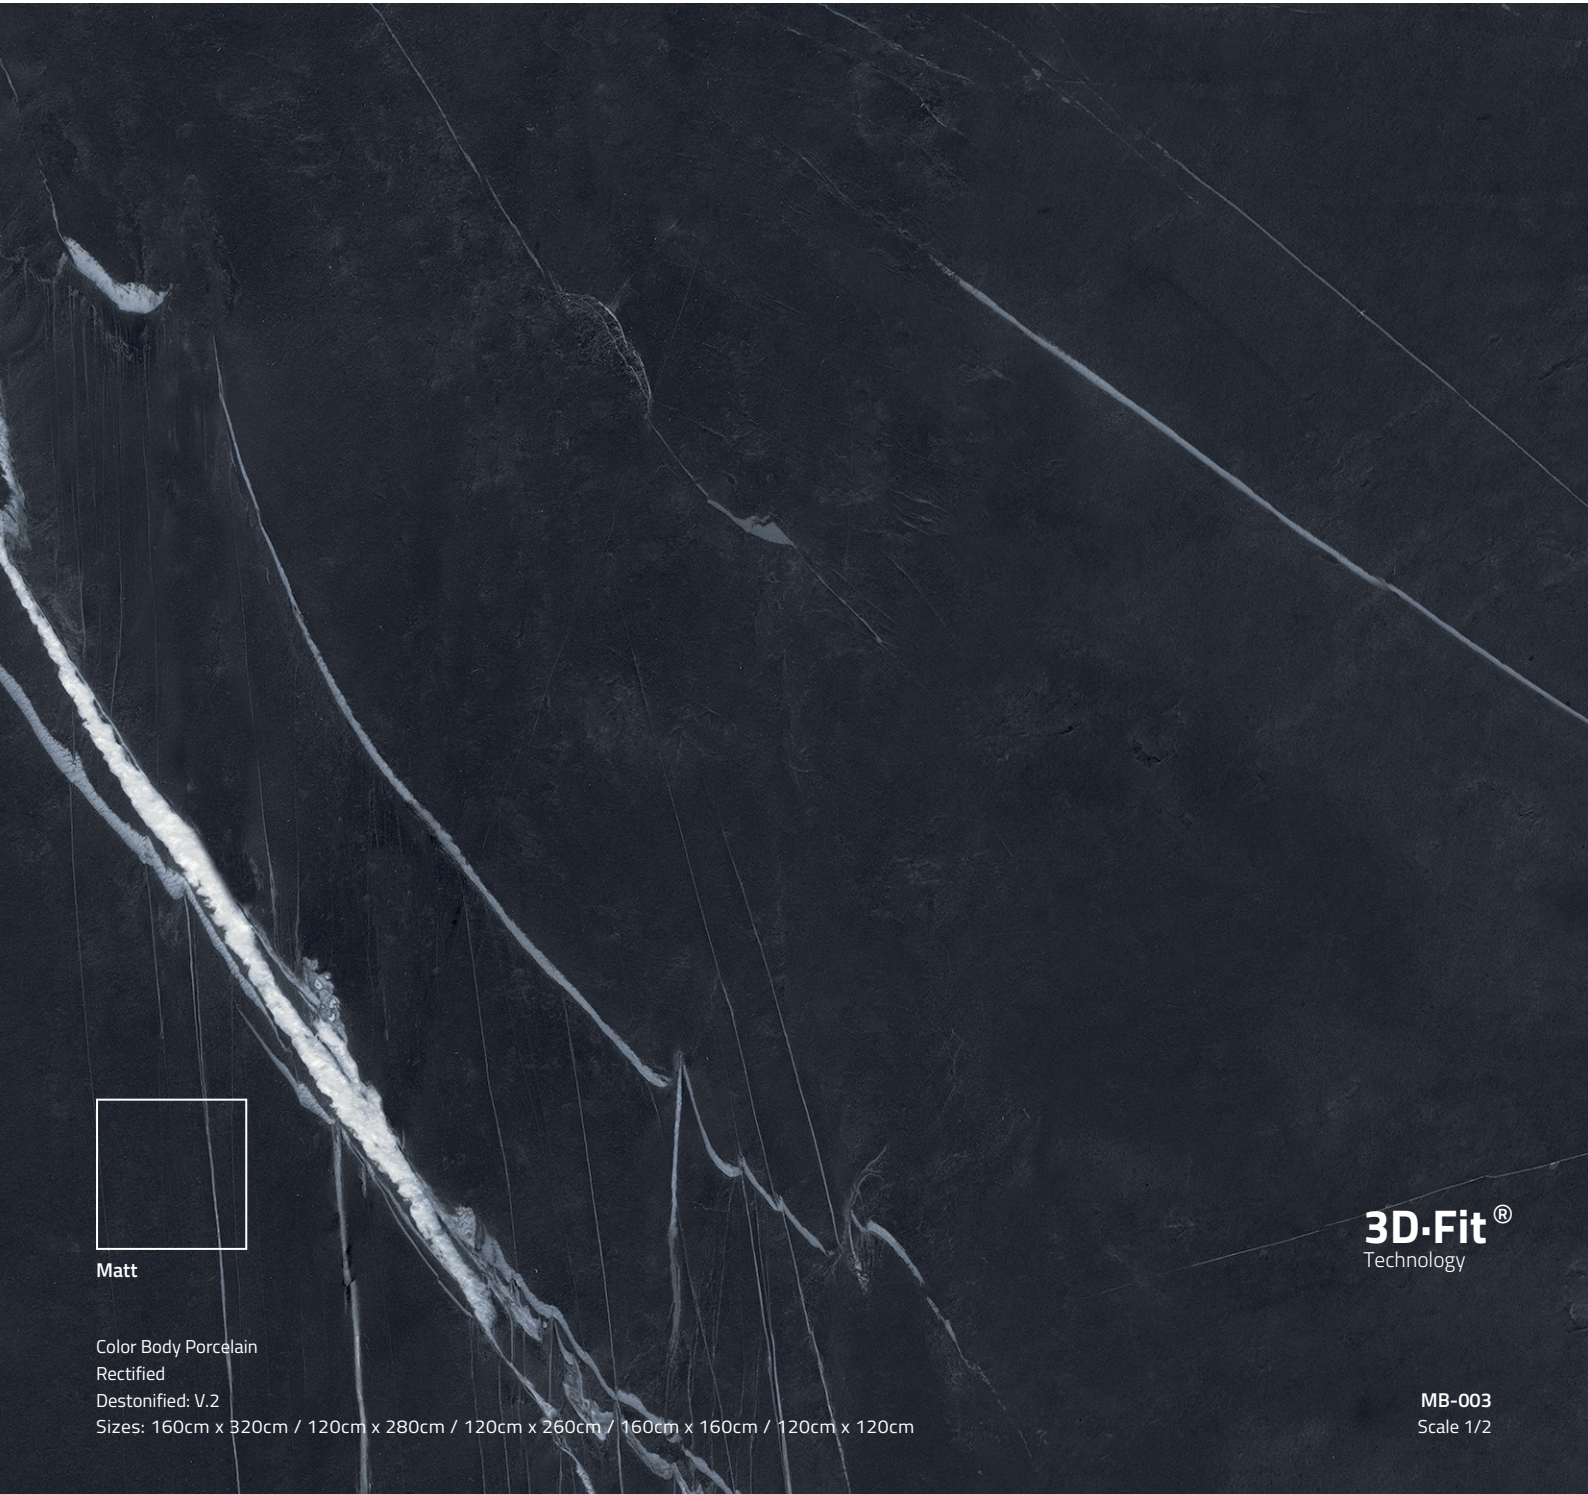

MB-003

Marble

Matt

Color Body Porcelain

Rectified

Destonified: V.2

Sizes: 160cm x 320cm / 120cm x 280cm / 120cm x 260cm / 160cm x 160cm / 120cm x 120cm

3D-Fit®
Technology

MB-003
Scale 1/2

Available Colours

Black

QR Model Information: