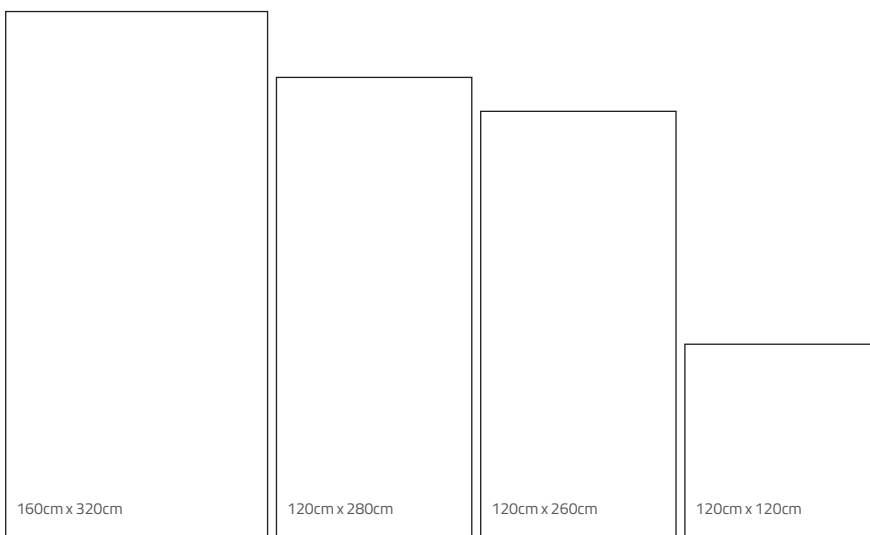

## QR Model Information:

Available Sizes:

Available Sizes & Finishes:

Normal Size	Matt	Box	Box M2	Box Kg	Pallet Pz	Pallet M2	Pallet Kg	Pallet Dimensions	Trolley Pallet	Trolley M2	Trolley Kg
160x320 - 0.8 cm	●	1	5.12	99	20	102.4	2100	337x177x52 cm	9	921.6	18900
120x280 - 0.8 cm	●	1	3.36	65	30	100.8	2050	297x137x59 cm	10	1008	20500
120x260 - 0.9 cm	●	1	3.12	67.5	33	102.96	2350	277x137x61 cm	10	1029.6	23500
120x260 - 0.8 cm	●	1	3.12	60	33	102.96	2100	277x137x61 cm	10	1029.6	21000
120x120 - 1 cm	●	1	1.44	34	45	64.8	1620	137x137x83 cm	14	907.2	22680