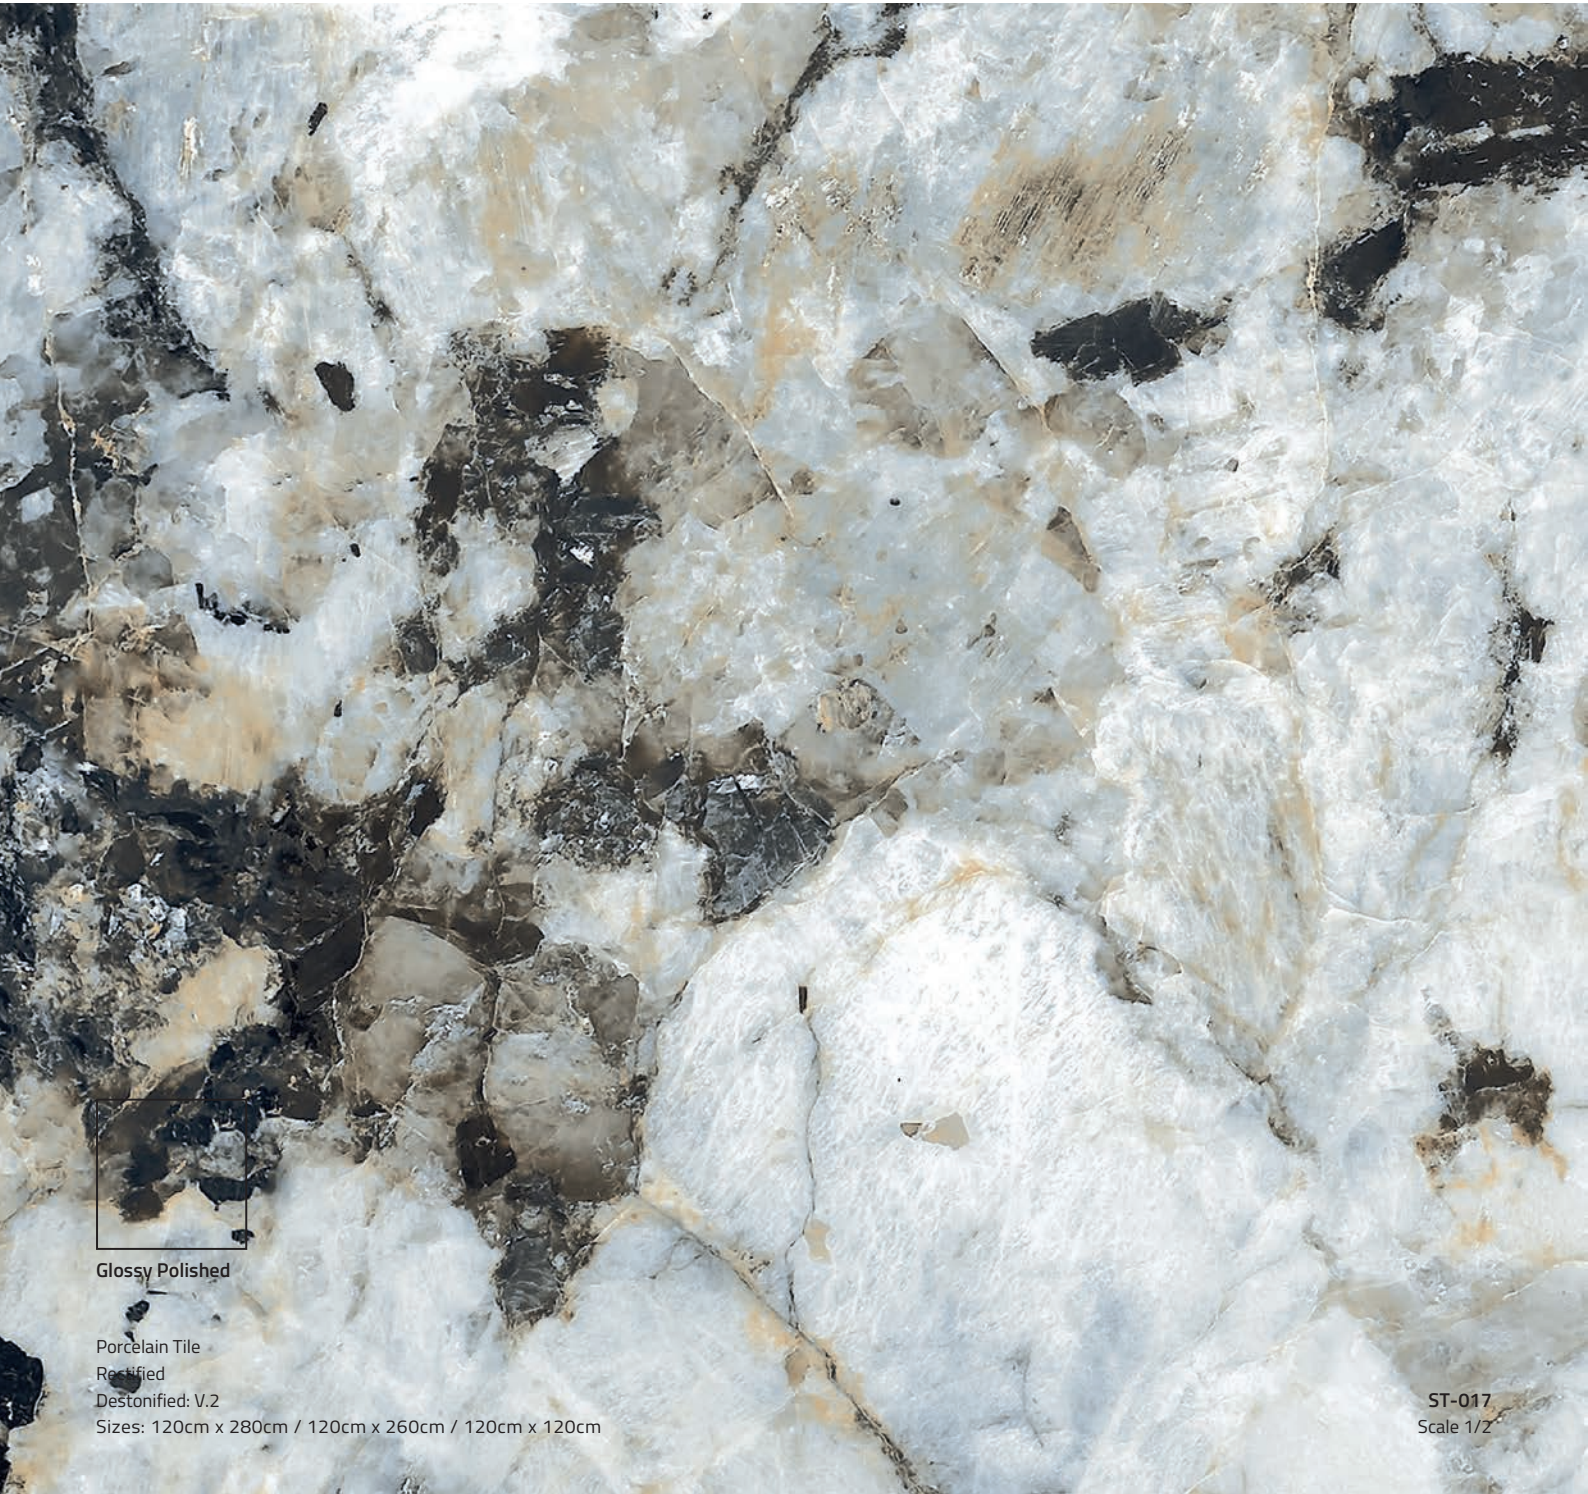

# ST-017

Stone

Glossy Polished

Porcelain Tile  
Rectified  
Destonified: V.2

Sizes: 120cm x 280cm / 120cm x 260cm / 120cm x 120cm

ST-017  
Scale 1/2

Available Colours

White