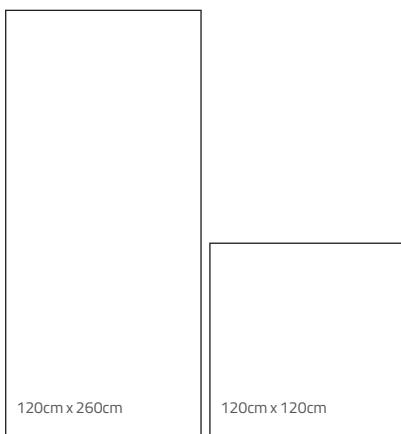

Available Colours

Grey

QR Model Information:

Available Sizes:

Available Sizes & Finishes:

Normal Size	Glossy Polished	Matt	Honed	Box	Box M2	Box Kg	Pallet Pz	Pallet M2	Pallet Kg	Pallet Dimensions	Trolley Pallet	Trolley M2	Trolley Kg
120x260 - 0.9 cm	●	●	●	1	3.12	67.5	33	102.96	2350	277x137x61 cm	10	1029.6	23500
120x260 - 0.8 cm	●	●	●	1	3.12	60	33	102.96	2100	277x137x61 cm	10	1029.6	21000
120x120 - 1 cm	●	●	●	1	1.44	34	45	64.8	1620	137x137x83 cm	14	907.2	22680