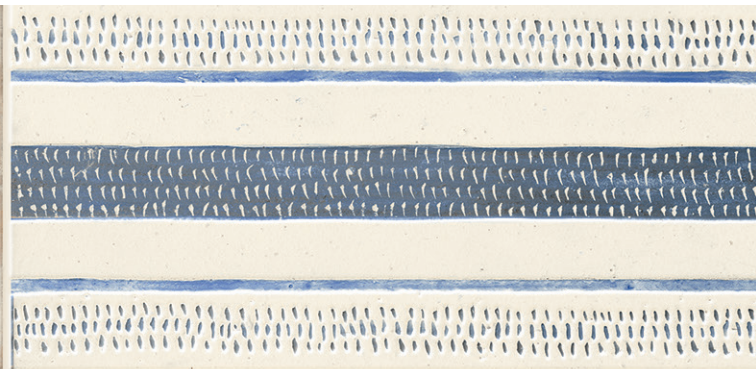

ST-029

Stone

Matt

Porcelain Tile
Rectified
Destonified: V.2
Sizes: 120cm x 280cm

ST-029
Scale 1/2

Matt

Porcelain Tile
Rectified
Destonified: V.2
Sizes: 60cm x 280cm

3D-Fit®
Technology

ST-D-029
Scale 1/2

Available Colours

White

QR Model Information: