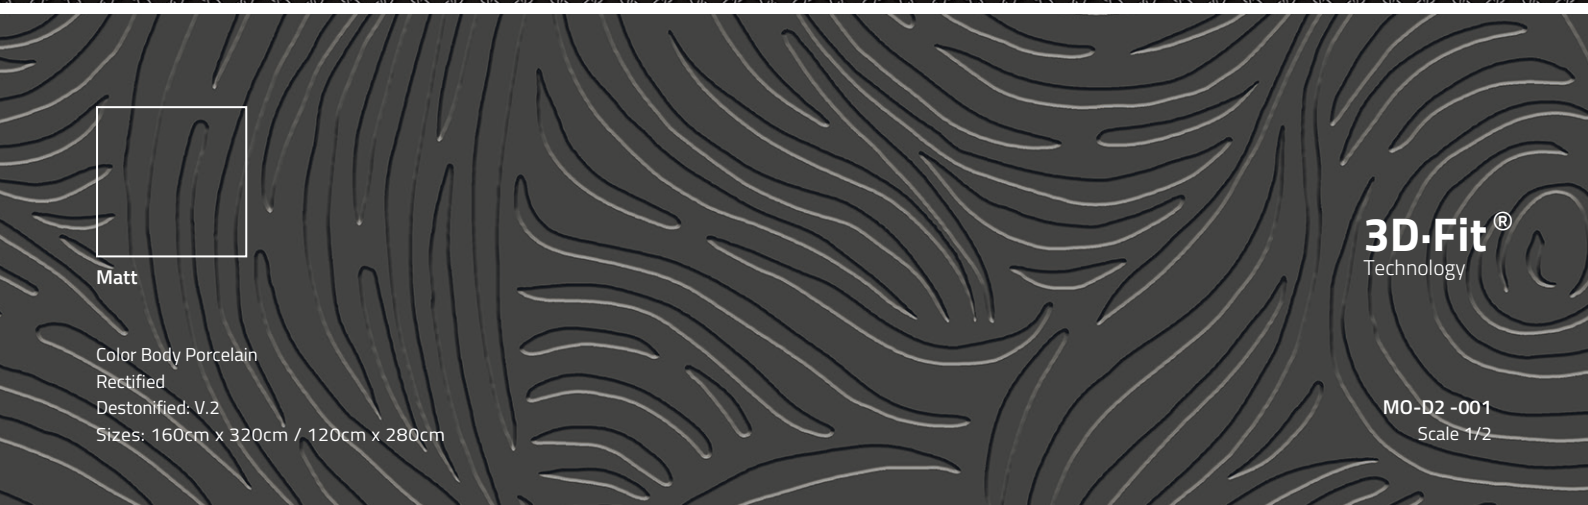

# MO-001

Monocolor

Matt

Color Body Porcelain  
Rectified  
Destonified: V.2  
Sizes: 160cm x 320cm / 120cm x 280cm

**3D-Fit**<sup>®</sup>  
Technology

MO-D1-001  
Scale 1/2

Matt

Color Body Porcelain  
Rectified  
Destonified: V.2  
Sizes: 160cm x 320cm / 120cm x 280cm