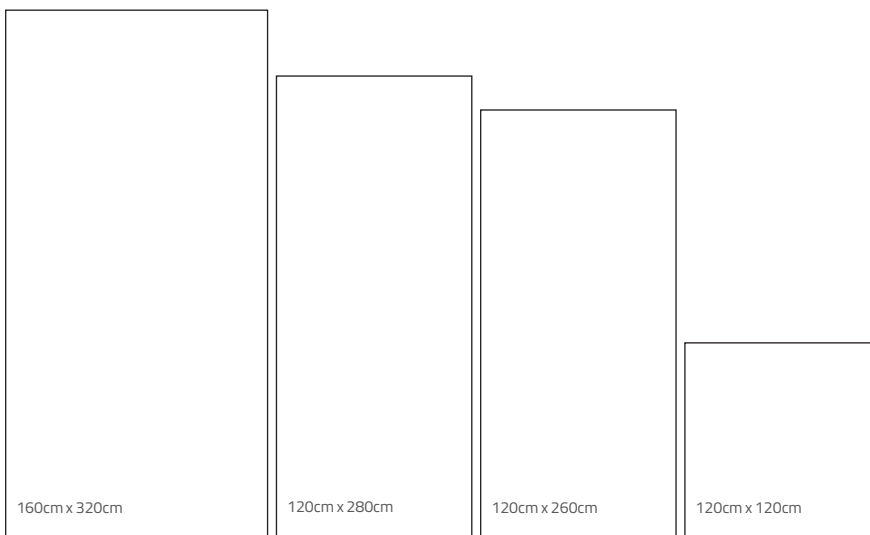

Available Sizes:

Available Sizes & Finishes:

Normal Size	Glossy Polished	Box	Box M2	Box Kg	Pallet Pz	Pallet M2	Pallet Kg	Pallet Dimensions	Trolley Pallet	Trolley M2	Trolley Kg
160x320 - 0.8 cm	●	1	5.12	99	20	102.4	2100	337x177x52 cm	9	921.6	18900
120x280 - 0.8 cm	●	1	3.36	65	30	100.8	2050	297x137x59 cm	10	1008	20500
120x260 - 0.9 cm	●	1	3.12	67.5	33	102.96	2350	277x137x61 cm	10	1029.6	23500
120x260 - 0.8 cm	●	1	3.12	60	33	102.96	2100	277x137x61 cm	10	1029.6	21000
120x120 - 1 cm	●	1	1.44	34	45	64.8	1620	137x137x83 cm	14	907.2	22680