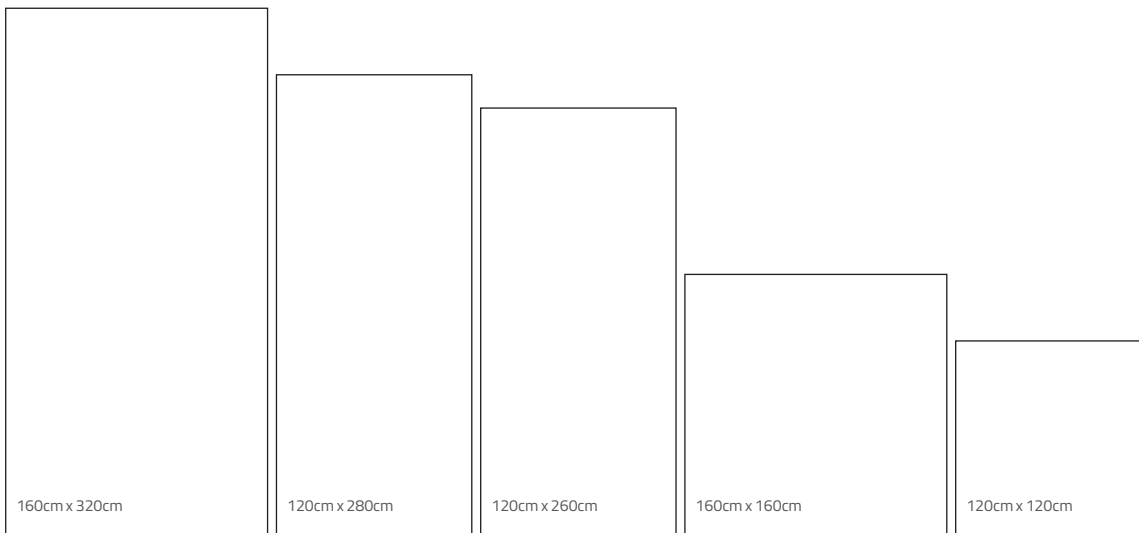

Available Sizes:

Available Sizes & Finishes:

Normal Size	Matt	Box	Box M2	Box Kg	Pallet Pz	Pallet M2	Pallet Kg	Pallet Dimensions	Trolley Pallet	Trolley M2	Trolley Kg
160x320 - 0.8 cm	●	1	5.12	99	20	102.4	2100	337x177x52 cm	9	921.6	18900
120x280 - 0.8 cm	●	1	3.36	65	30	100.8	2050	297x137x59 cm	10	1008	20500
120x260 - 0.9 cm	●	1	3.12	67.5	33	102.96	2350	277x137x61 cm	10	1029.6	23500
120x260 - 0.8 cm	●	1	3.12	60	33	102.96	2100	277x137x61 cm	10	1029.6	21000
160x160 - 1 cm	●	1	2.56	60	35	89.6	2200	177x177x71 cm	10	896	22000
120x120 - 1 cm	●	1	1.44	34	45	64.8	1620	137x137x83 cm	14	907.2	22680