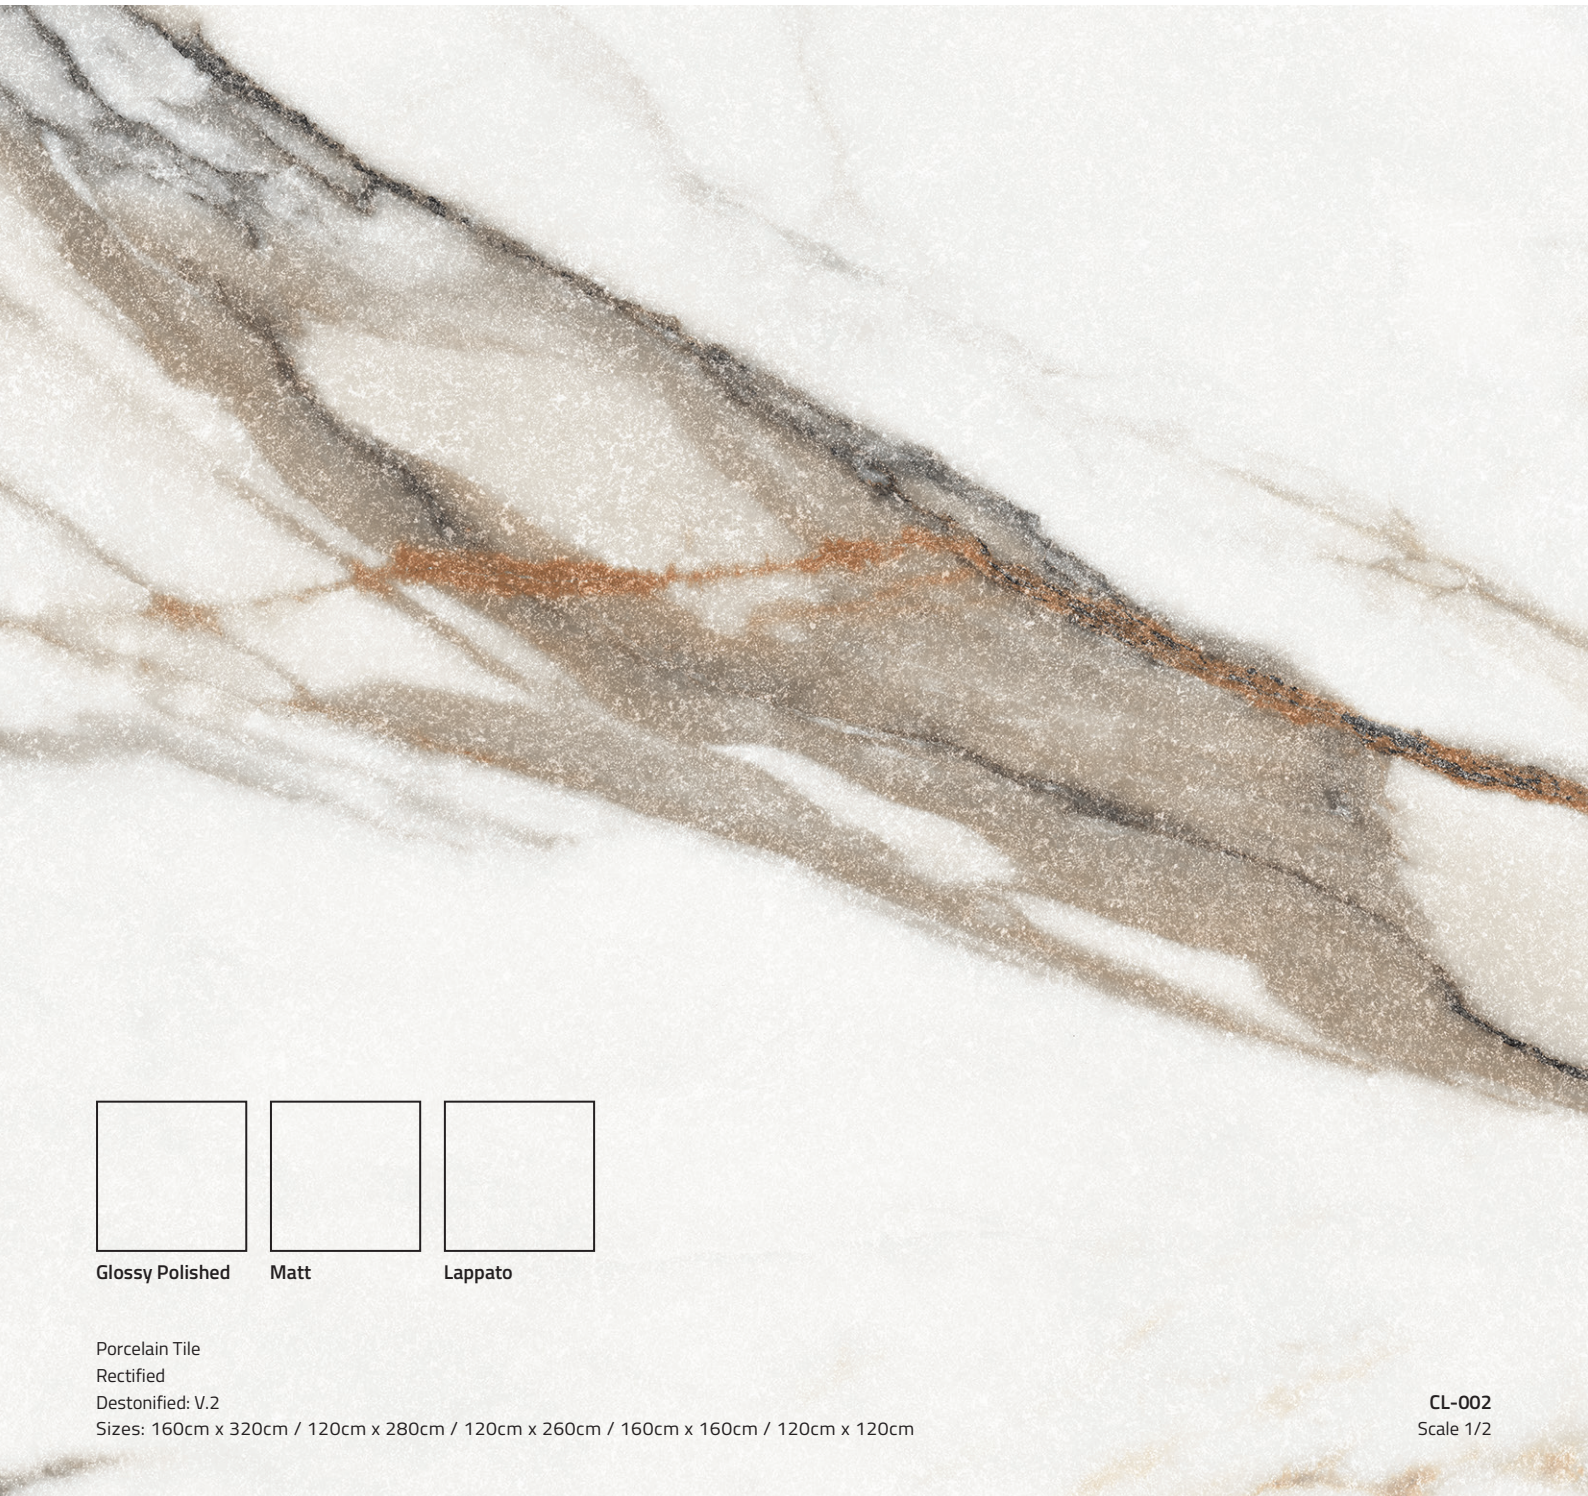

CL-002

Calacatta

Porcelain Tile
Rectified
Destonified: V.2
Sizes: 160cm x 320cm / 120cm x 280cm / 120cm x 260cm / 160cm x 160cm / 120cm x 120cm

CL-002
Scale 1/2

Available Colours

* Bookmatch for 160cm x 320cm, 120cm x 280cm and 120cm x 260cm.

QR Model Information: