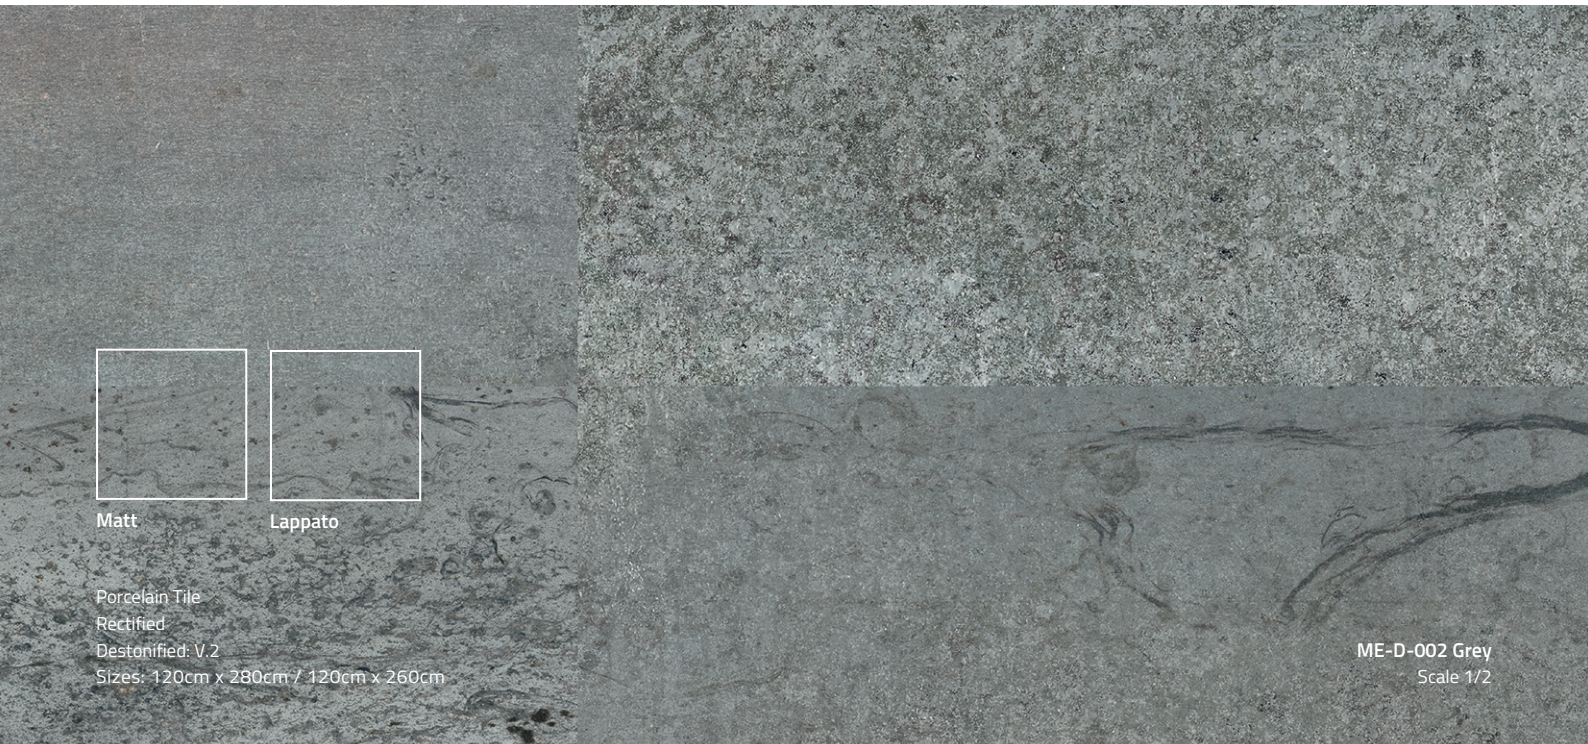

Porcelain Tile
Rectified
Destonified: V.2
Sizes: 120cm x 280cm / 120cm x 260cm

ME-D-002 Grey
Scale 1/2

Available Colours

QR Model Information: