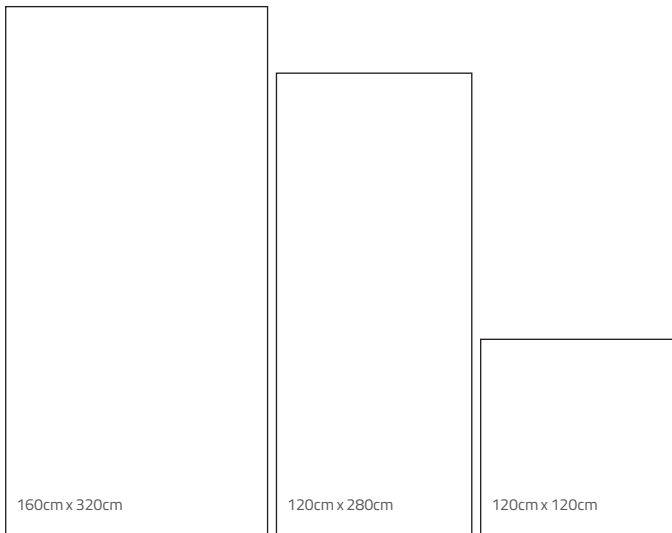

## QR Model Information:

Available Sizes:

Complements:

Forma Concept 44  
33cm x 33cm

Available Sizes & Finishes:

Normal Size	Matt	Honed	Lappato	Box	Box M2	Box Kg	Pallet Pz	Pallet M2	Pallet Kg	Pallet Dimensions	Trolley Pallet	Trolley M2	Trolley Kg
160x320 - 0.8 cm	●	●	●	1	5.12	99	20	102.4	2100	337x177x52 cm	9	921.6	18900
120x280 - 0.8 cm	●	●	●	1	3.36	65	30	100.8	2050	297x137x59 cm	10	1008	20500
120x120 - 1 cm	●	●	●	1	1.44	34	45	64.8	1620	137x137x83 cm	14	907.2	22680