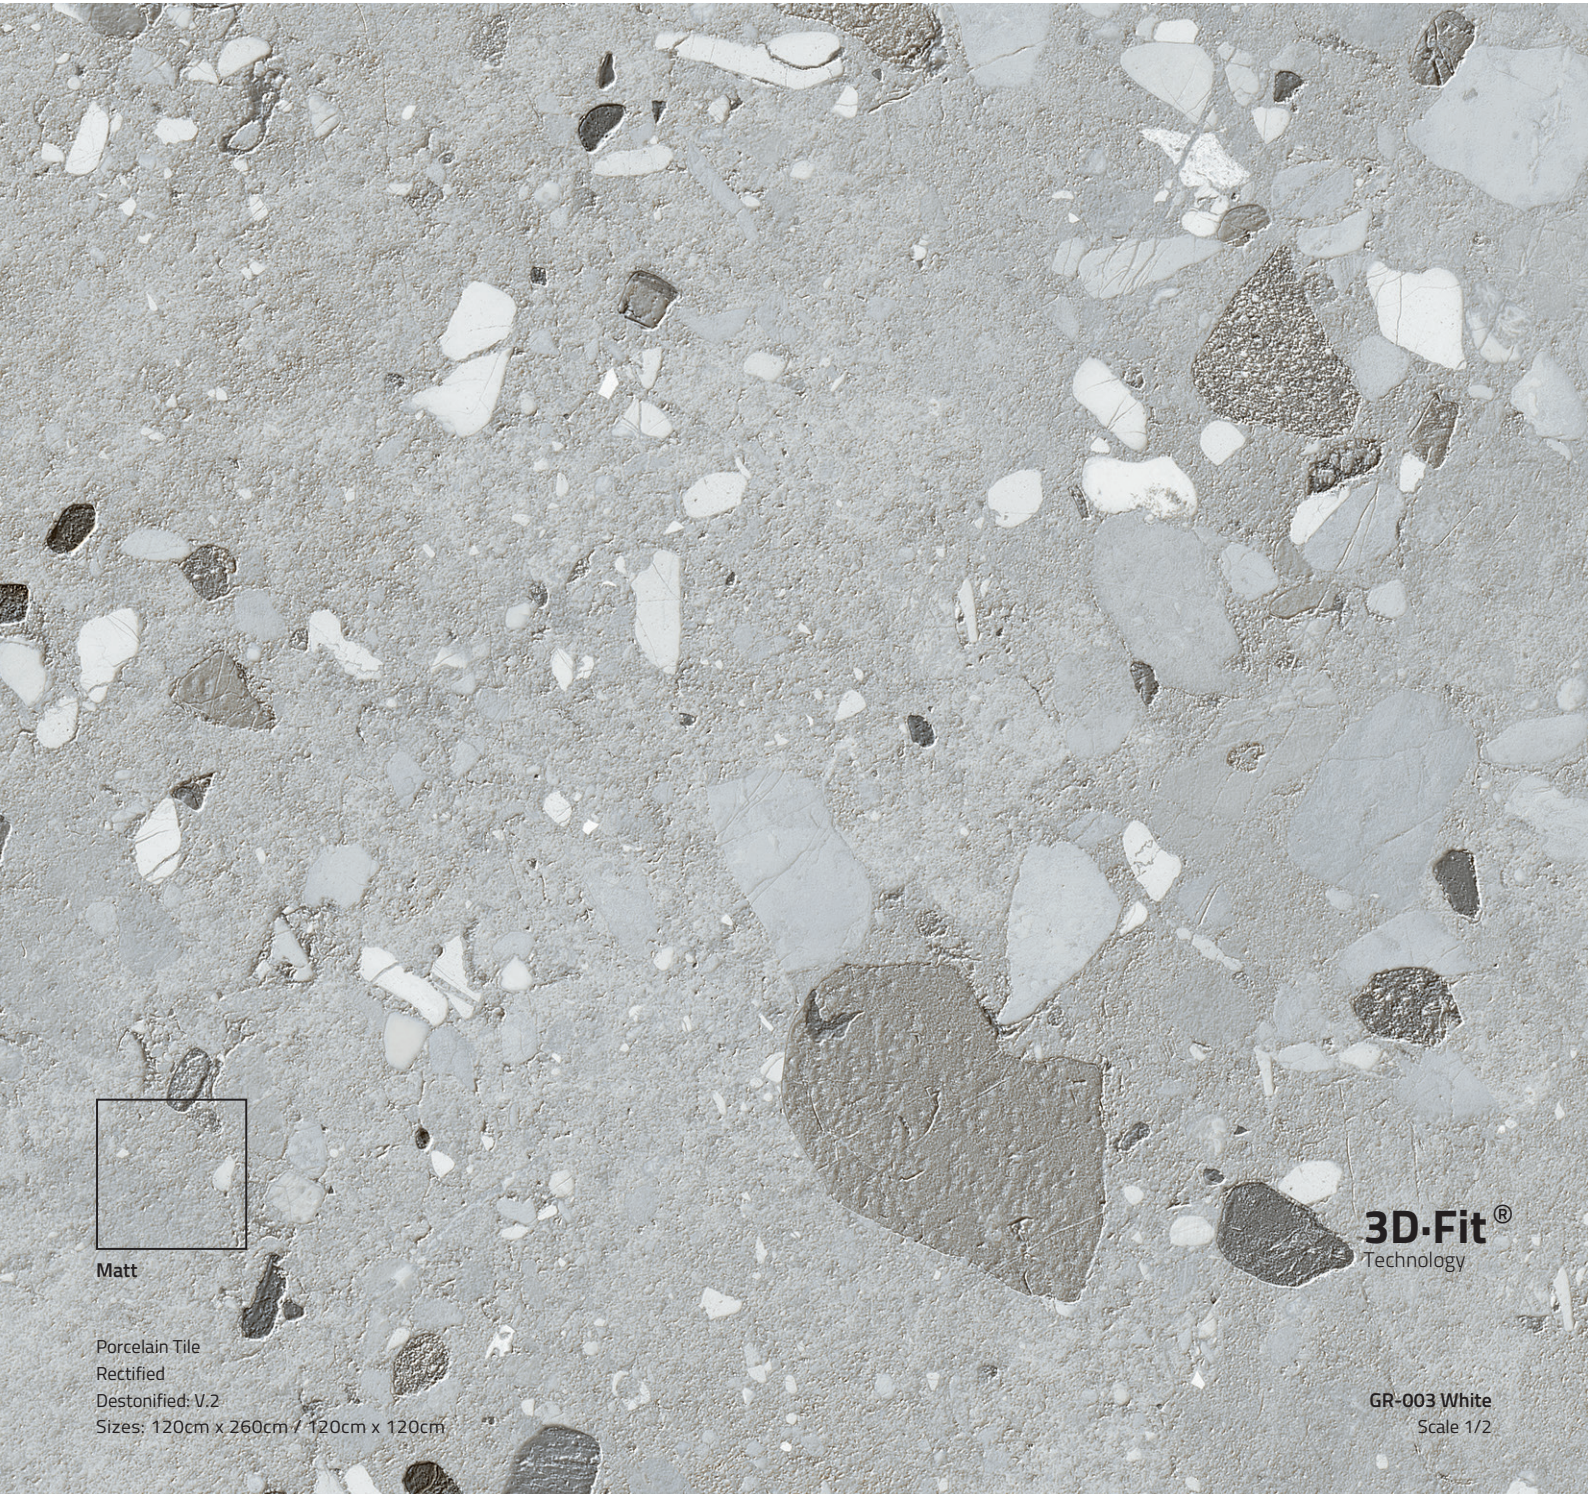

GR-003

Granite

Matt

Porcelain Tile
Rectified
Destonified: V.2
Sizes: 120cm x 260cm / 120cm x 120cm

3D-Fit®
Technology

GR-003 White
Scale 1/2

Available Colours

* Color Body for Anthracite color

QR Model Information: