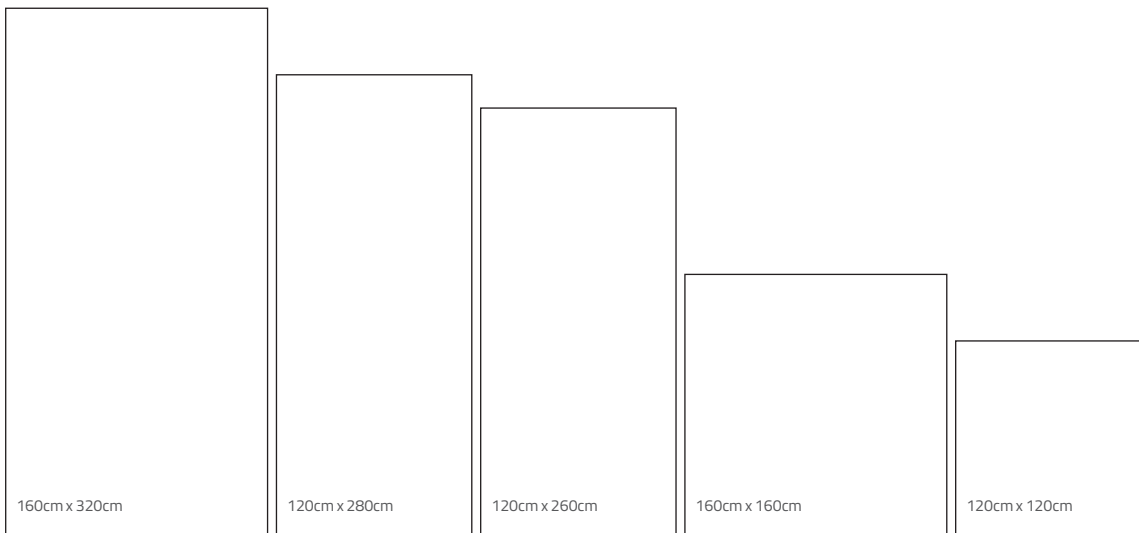

## QR Model Information:

Available Sizes:

Available Sizes & Finishes:

Normal Size	Matt	Box	Box M2	Box Kg	Pallet Pz	Pallet M2	Pallet Kg	Pallet Dimensions	Trolley Pallet	Trolley M2	Trolley Kg
160x320 - 0.8 cm	●	1	5.12	99	20	102.4	2100	337x177x52 cm	9	921.6	18900
120x280 - 0.8 cm	●	1	3.36	65	30	100.8	2050	297x137x59 cm	10	1008	20500
120x260 - 0.9 cm	●	1	3.12	67.5	33	102.96	2350	277x137x61 cm	10	1029.6	23500
120x260 - 0.8 cm	●	1	3.12	60	33	102.96	2100	277x137x61 cm	10	1029.6	21000
160x160 - 1 cm	●	1	2.56	60	35	89.6	2200	177x177x71 cm	10	896	22000
120x120 - 1 cm	●	1	1.44	34	45	64.8	1620	137x137x83 cm	14	907.2	22680