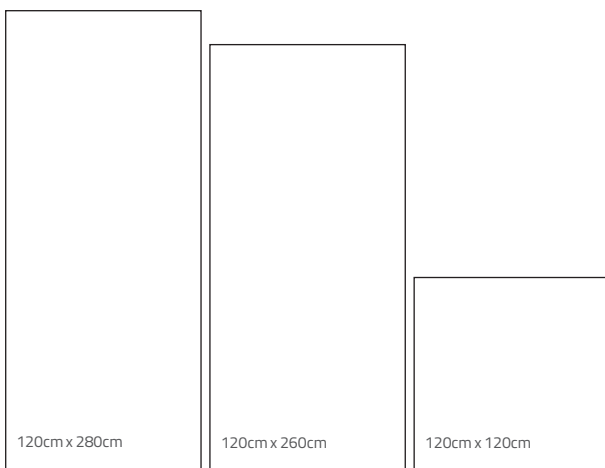

QR Model Information:

Available Sizes:

Available Sizes & Finishes:

Normal Size	Glossy Polished	Box	Box M2	Box Kg	Pallet Pz	Pallet M2	Pallet Kg	Pallet Dimensions	Trolley Pallet	Trolley M2	Trolley Kg
120x280 - 0.8 cm	●	1	3.36	65	30	100.8	2050	297x137x59 cm	10	1008	20500
120x260 - 0.9 cm	●	1	3.12	67.5	33	102.96	2350	277x137x61 cm	10	1029.6	23500
120x260 - 0.8 cm	●	1	3.12	60	33	102.96	2100	277x137x61 cm	10	1029.6	21000
120x120 - 1 cm	●	1	1.44	34	45	64.8	1620	137x137x83 cm	14	907.2	22680