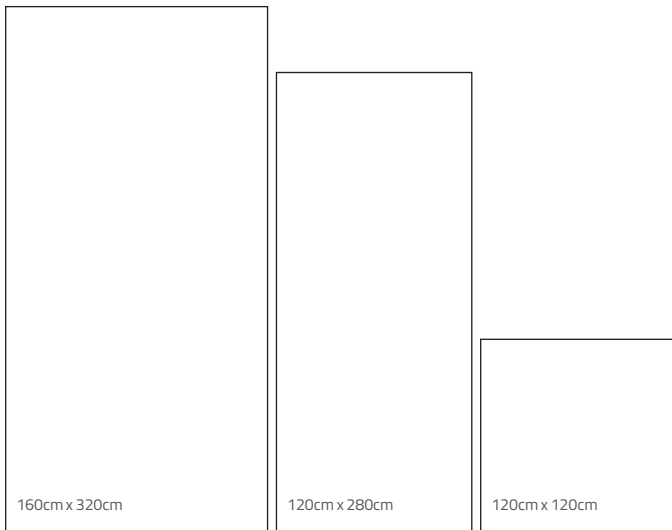

## QR Model Information:

Available Sizes:

Complements:

Forma 1  
33cm x 33cm

Forma 3  
33cm x 33cm

Forma 22  
33cm x 26cm

Available Sizes & Finishes:

Normal Size	Matt	Anti-slip	Box	Box M2	Box Kg	Pallet Pz	Pallet M2	Pallet Kg	Pallet Dimensions	Trolley Pallet	Trolley M2	Trolley Kg
160x320 - 0.8 cm	●	●	1	5.12	99	20	102.4	2100	337x177x52 cm	9	921.6	18900
120x280 - 0.8 cm	●	●	1	3.36	65	30	100.8	2050	297x137x59 cm	10	1008	20500
120x120 - 1 cm	●	●	1	1.44	34	45	64.8	1620	137x137x83 cm	14	907.2	22680