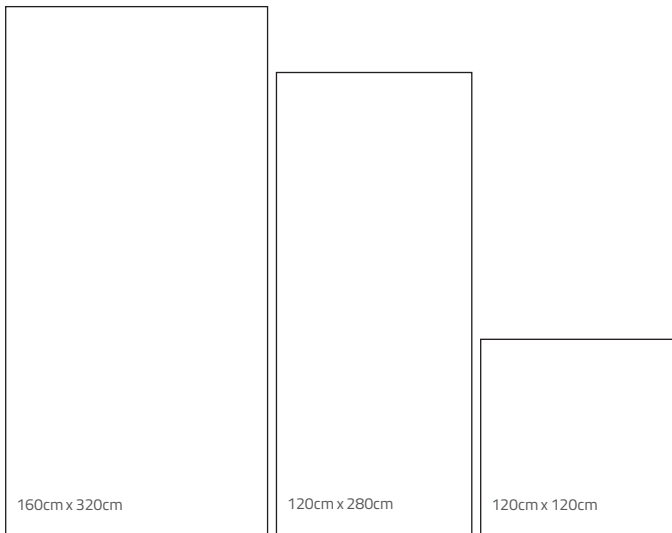

## QR Model Information:

Available Sizes:

Complements:

Forma 1  
33cm x 33cm

Forma 3  
33cm x 33cm

Forma 22  
33cm x 26cm

Available Sizes & Finishes:

Normal Size	Matt	Honed	Anti-slip	Box	Box M2	Box Kg	Pallet Pz	Pallet M2	Pallet Kg	Pallet Dimensions	Trolley Pallet	Trolley M2	Trolley Kg
160x320 - 0.8 cm	●	●	●	1	5.12	99	20	102.4	2100	337x177x52 cm	9	921.6	18900
120x280 - 0.8 cm	●	●	●	1	3.36	65	30	100.8	2050	297x137x59 cm	10	1008	20500
120x120 - 1 cm	●	●	●	1	1.44	34	45	64.8	1620	137x137x83 cm	14	907.2	22680