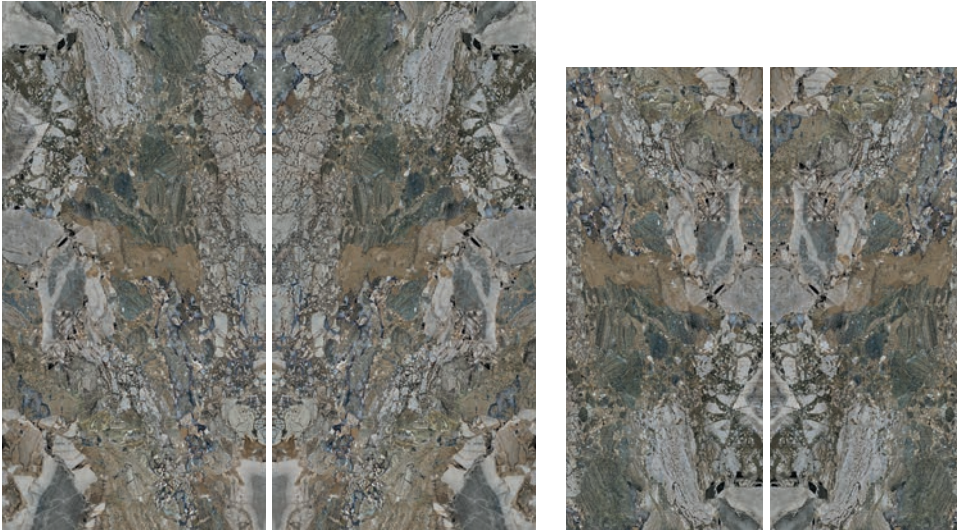

Bookmatch faces:

ST-004 Bookmatch
160cm x 320cm

ST-004 Bookmatch
120cm x 280cm