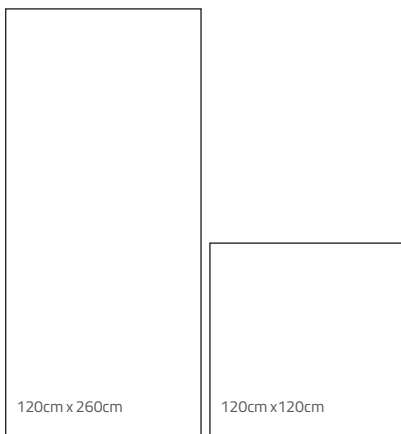

## QR Model Information:

Available Sizes:

---

Available Sizes & Finishes:

---

Normal Size	Matt	Box	Box M2	Box Kg	Pallet Pz	Pallet M2	Pallet Kg	Pallet Dimensions	Trolley Pallet	Trolley M2	Trolley Kg
120x260 - 0.9 cm	●	1	3.12	67.5	33	102.96	2350	277x137x61 cm	10	1029.6	23500
120x260 - 0.8 cm	●	1	3.12	60	33	102.96	2100	277x137x61 cm	10	1029.6	21000
120x120 - 1 cm	●	1	1.44	34	45	64.8	1620	137x137x83 cm	14	907.2	22680