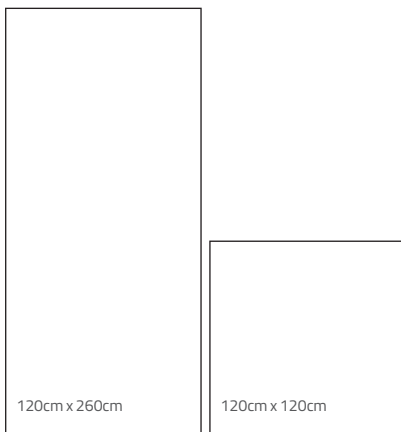

## QR Model Information:

Available Sizes:

Available Sizes & Finishes:

Normal Size	Glossy Polished	Matt	Honed	Box	Box M2	Box Kg	Pallet Pz	Pallet M2	Pallet Kg	Pallet Dimensions	Trolley Pallet	Trolley M2	Trolley Kg
120x260 - 0.9 cm	●	●	●	1	3.12	67.5	33	102.96	2350	277x137x61 cm	10	1029.6	23500
120x260 - 0.8 cm	●	●	●	1	3.12	60	33	102.96	2100	277x137x61 cm	10	1029.6	21000
120x120 - 1 cm	●	●	●	1	1.44	34	45	64.8	1620	137x137x83 cm	14	907.2	22680