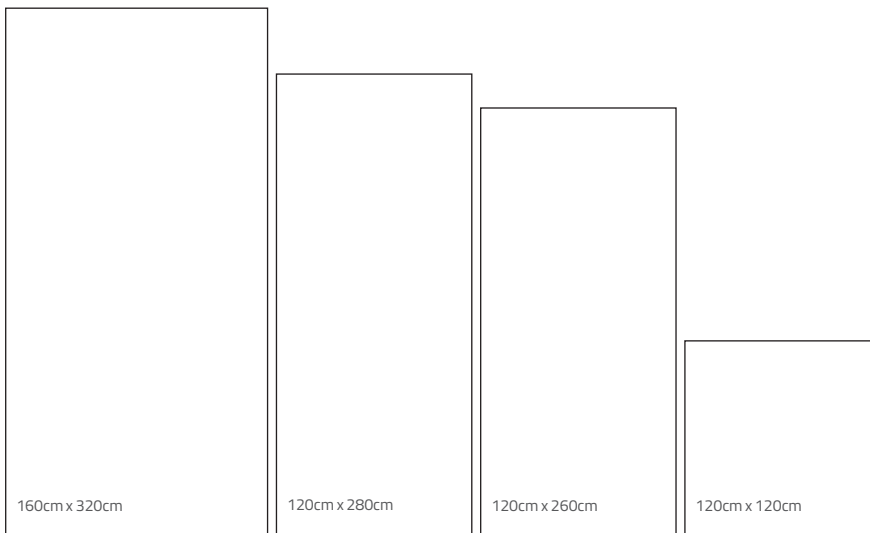

## QR Model Information:

Available Sizes:

Available Sizes & Finishes:

Normal Size	Matt	Box	Box M2	Box Kg	Pallet Pz	Pallet M2	Pallet Kg	Pallet Dimensions	Trolley Pallet	Trolley M2	Trolley Kg
160x320 - 0.8 cm	●	1	5.12	99	20	102.4	2100	337x177x52 cm	9	921.6	18900
120x280 - 0.8 cm	●	1	3.36	65	30	100.8	2050	297x137x59 cm	10	1008	20500
120x260 - 0.9 cm	●	1	3.12	67.5	33	102.96	2350	277x137x61 cm	10	1029.6	23500
120x260 - 0.8 cm	●	1	3.12	60	33	102.96	2100	277x137x61 cm	10	1029.6	21000
120x120 - 1 cm	●	1	1.44	34	45	64.8	1620	137x137x83 cm	14	907.2	22680