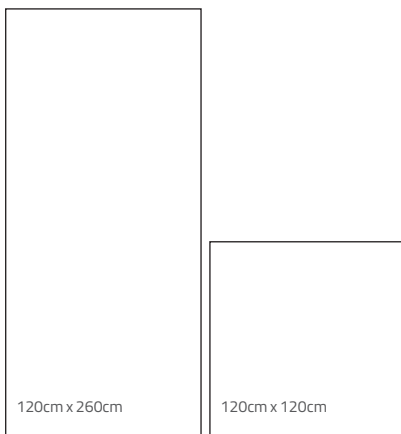

## Available Colours

QR Model Information:

Blanco

Beige

Grey

Available Sizes:

Available Sizes & Finishes:

Normal Size	Matt	Box	Box M2	Box Kg	Pallet Pz	Pallet M2	Pallet Kg	Pallet Dimensions	Trolley Pallet	Trolley M2	Trolley Kg
120x260 - 0.9 cm	●	1	3.12	67.5	33	102.96	2350	277x137x61 cm	10	1029.6	23500
120x260 - 0.8 cm	●	1	3.12	60	33	102.96	2100	277x137x61 cm	10	1029.6	21000
120x120 - 1 cm	●	1	1.44	34	45	64.8	1620	137x137x83 cm	14	907.2	22680