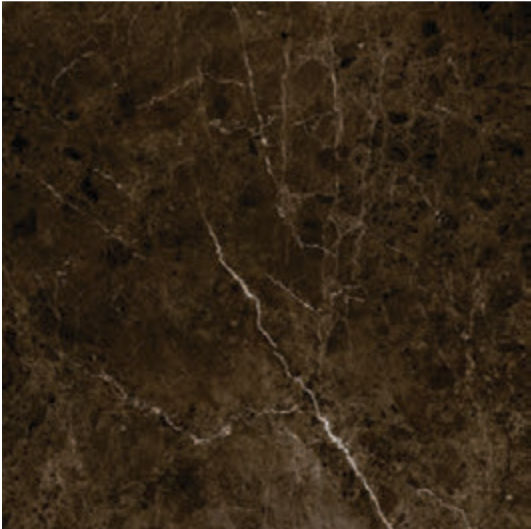

3 FINISHES

OLTRA

Oltra Moka
120x120 cm / Full Polished Matt

Ultra Beige
120x120 cm / Full Polished Glossy

OLTRA

Porcelain Tile

Rectified Tile / Full Polished Glossy / Full Polished Matt / White Body

Oltra Beige
120x120 cm / 100x100 cm / Full Polished Glossy / Full Polished Matt