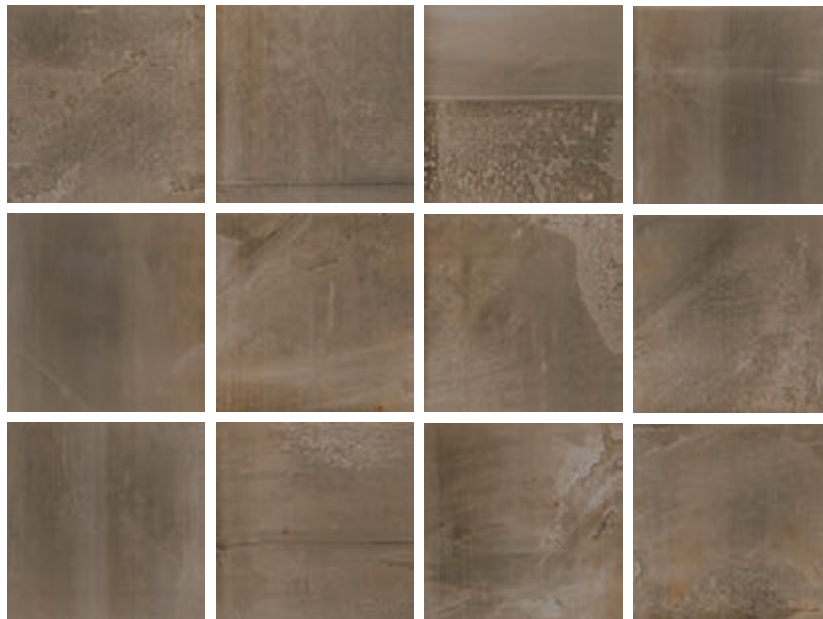

DIPLOMAT

Diplomat
60x60 cm / Matt

Diplomat
60x60 cm / Matt

DIPLOMAT

Wall & Floor Tile

Rectified Tile / Matt / White Body

Diplomat
60x60 cm / Matt

Hamoun Taupe / Full Face / Matt