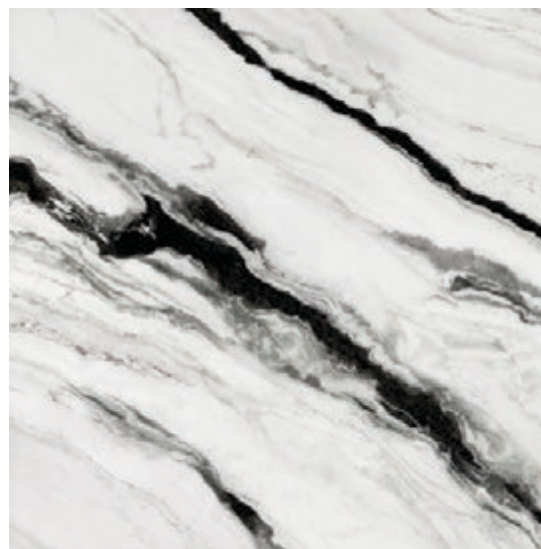

Lido
120x120 cm
Full Polished Glossy