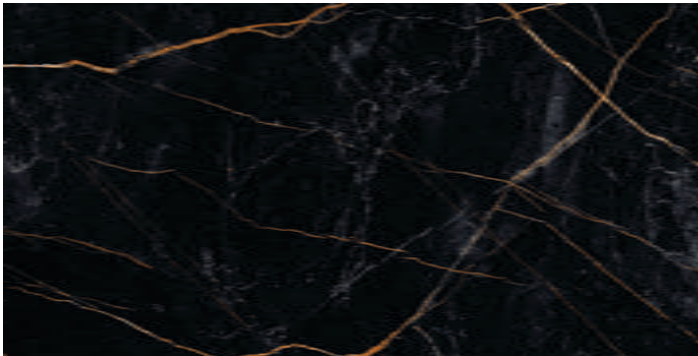

1 FINISH

ASHTON

Ashton Brown
80x160 cm / Full Polished Glossy

ASHTON

Porcelain Tile

Rectified Tile / Full Polished Glossy / White Body

Ashton Black
80x160 / 60x120 cm / Full Polished Glossy

Ashton Black
120x120 cm / 100x100 cm / Full Polished Glossy