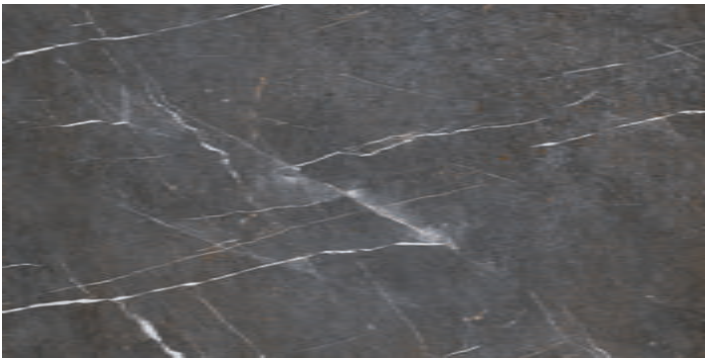

Cerna Grafito
80x160 cm / Matt