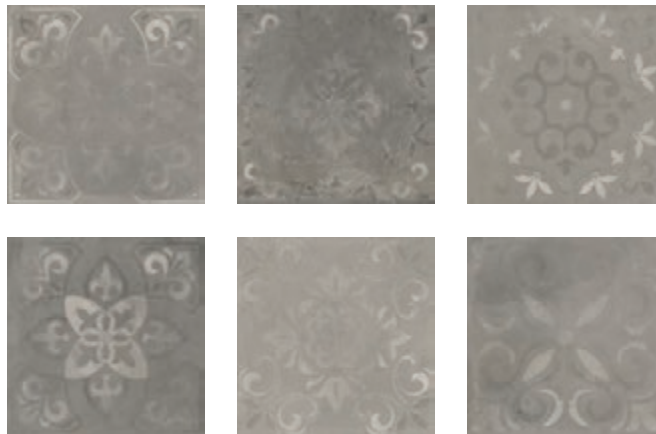

Flyvon Decor Faces