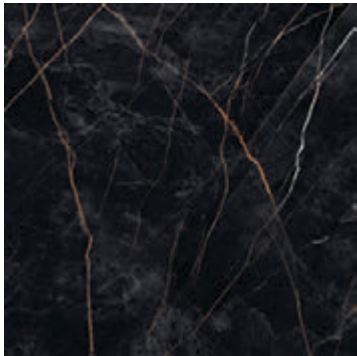

1 FINISH

ASHTON

Ashton Brown
80x160 cm / Full Polished Glossy

ASHTON

Porcelain Tile

Rectified Tile / Full Polished Glossy / White Body

Ashton Black
80x160 / 60x120 cm / Full Polished Glossy

Ashton Black
120x120 cm / 100x100 cm / Full Polished Glossy