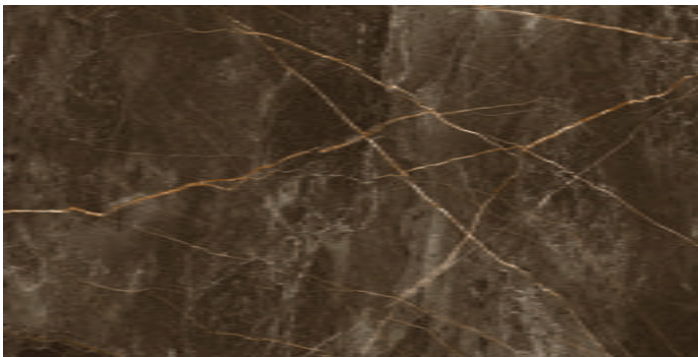

Ashton Brown
80x160 / 60x120 cm / Full Polished Glossy