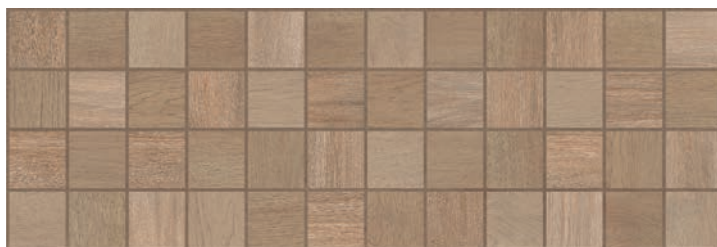

BARZA

Barza White
40x120 cm / Matt

Barza White / Barza Concept Roble
40x120 cm / Matt

BARZA

Wall & Floor Tile

Rectified Tile / Matt / White Body

Barza Concept Roble
40x120 cm / Matt

Barza Concept Cream
40x120 cm / Matt