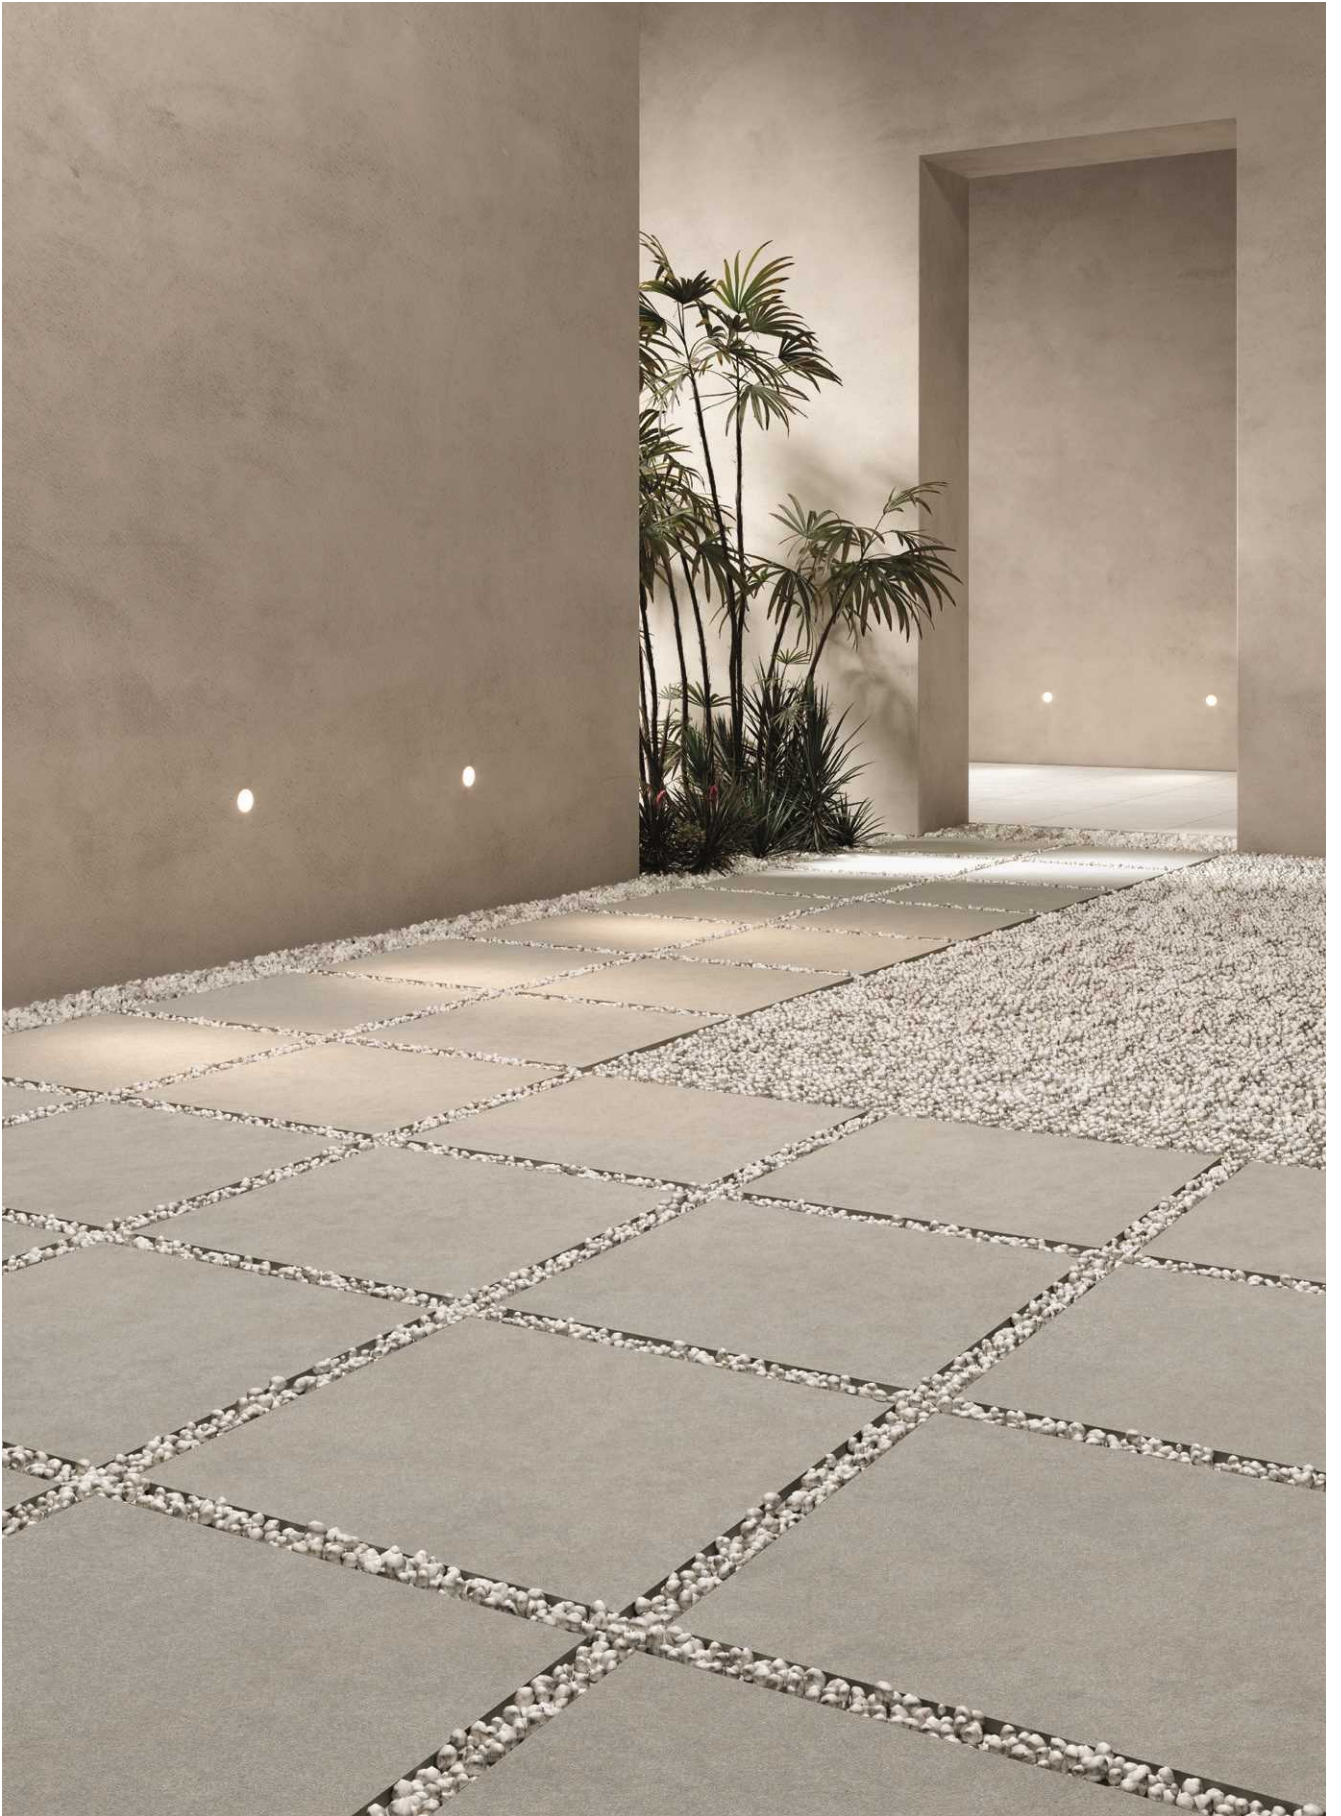

60X60 15MM MATT

LIGHT

602wr9561

NATURAL

602wr9562

FLOOR 60x60 UMMA LIGHT

FLOOR 60x60 UMMA LIGHT

FLOOR 60x60 UMMA NATURAL