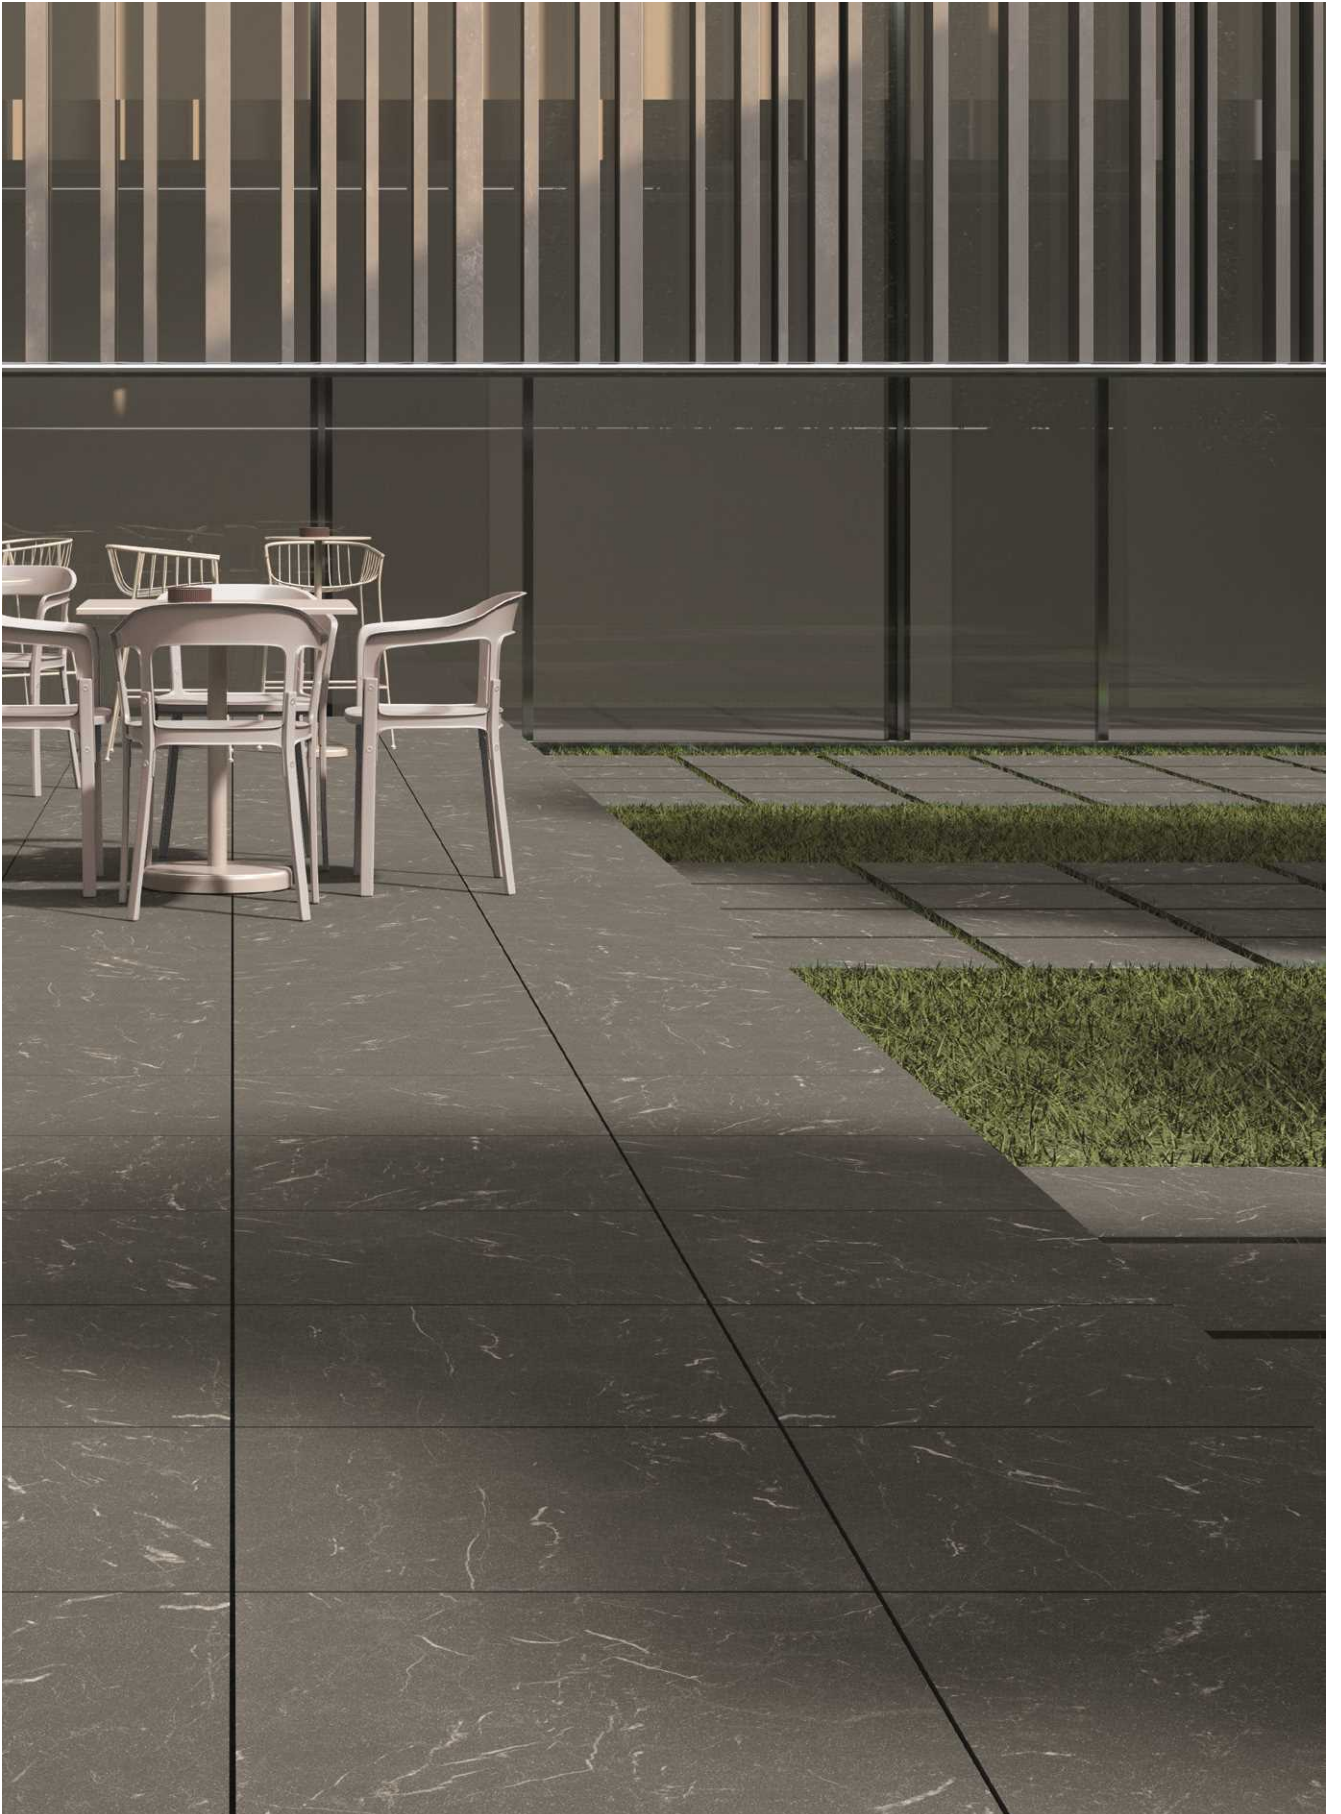

FLOOR 60x60 MANILA DARK