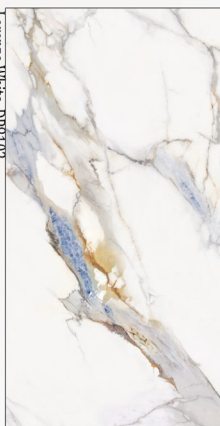

LORENZO

Lorenzo White DP8102

Face 1