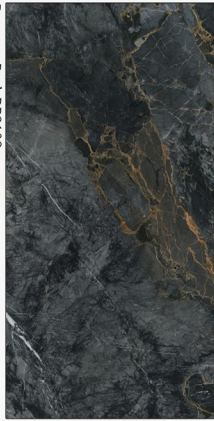

DEVENTER

Deventer Dark DP8108

Face 1