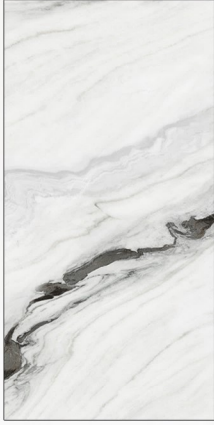

PARADISE

Paradise White DP9103

Face 2