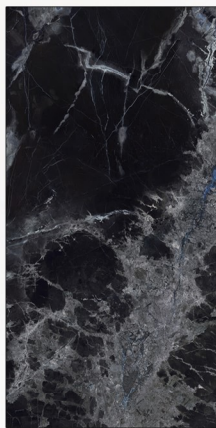

MATERIAL	Floor Tile
TECH INFO	       
SIZES	 80.160
COLORS	
QUALITY DEGREE	  

MALAGA

Malaga Black
Code: DP8109
Size: 80×160

MALAGA

Malaga Black DP8109

Face 1

Face 2

Face 3

Face 4

PARADISE

Paradise marble is a beautiful contrast of black and white colors. This special stone has a bright white background with colorful black veins and wavy gray veins. The thick and thin black lines of paradise stone distinguish it from other white stones, which creates stunning beauty and perfection in the space. As the name of this stone suggests, its black veins and white background are the same color pattern seen on the body of the paradise.