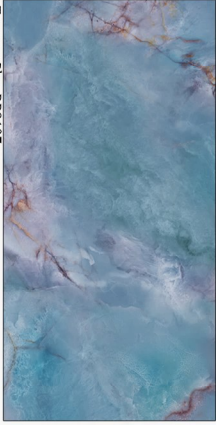

Terrassa Blue DP8107

Face 1

Face 2

Face 3

Face 4

TILBURGE

Tilburg is one of the marbles with a unique gray background and a busy theme, in which the white veins of spider webs are intertwined and scattered on the entire surface of the stone, which doubles its beauty. Inside this marble, white silk-like lines are scattered irregularly and patterned, which made this stone to be placed in the category of the most special and beautiful marble stones.