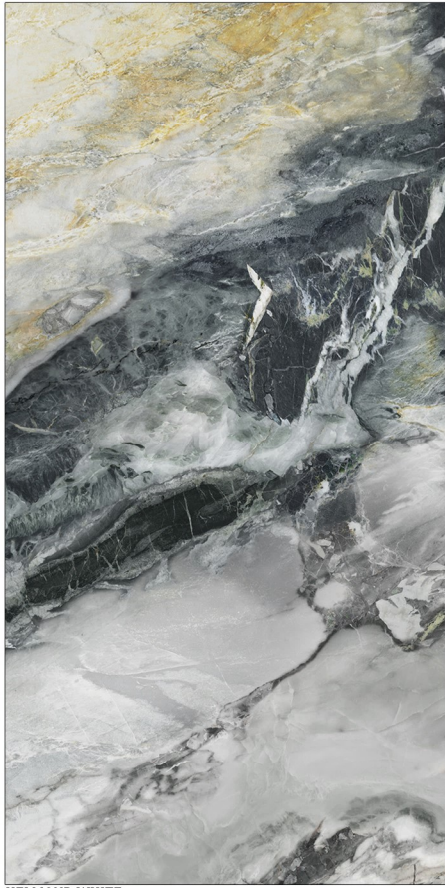

HELMOND

HELMOND WHITE

MATERIAL	Floor Tile
TECH INFO	
SIZES	80.160
COLORS	
QUALITY DEGREE