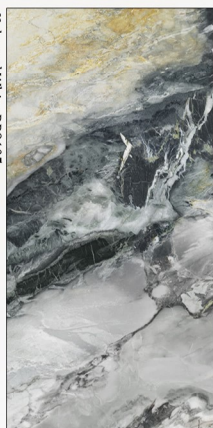

Helmond White DP9105

Face 1

Face 2

Face 3

Face 4

LEOBEN

LEOBEN DARK BLUE

MATERIAL	Floor Tile
TECH INFO	       
SIZES	 80.160
COLORS	
QUALITY DEGREE	  