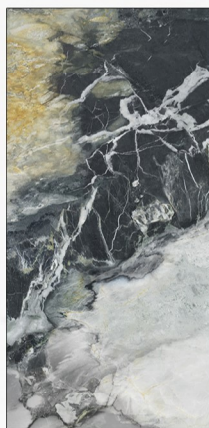

Helmond White DP9105

Face 1

Face 2

Face 3

Face 4

LEOBEN

LEOBEN DARK BLUE

MATERIAL	Floor Tile
TECH INFO	       
SIZES	 80.160
COLORS	
QUALITY DEGREE	  