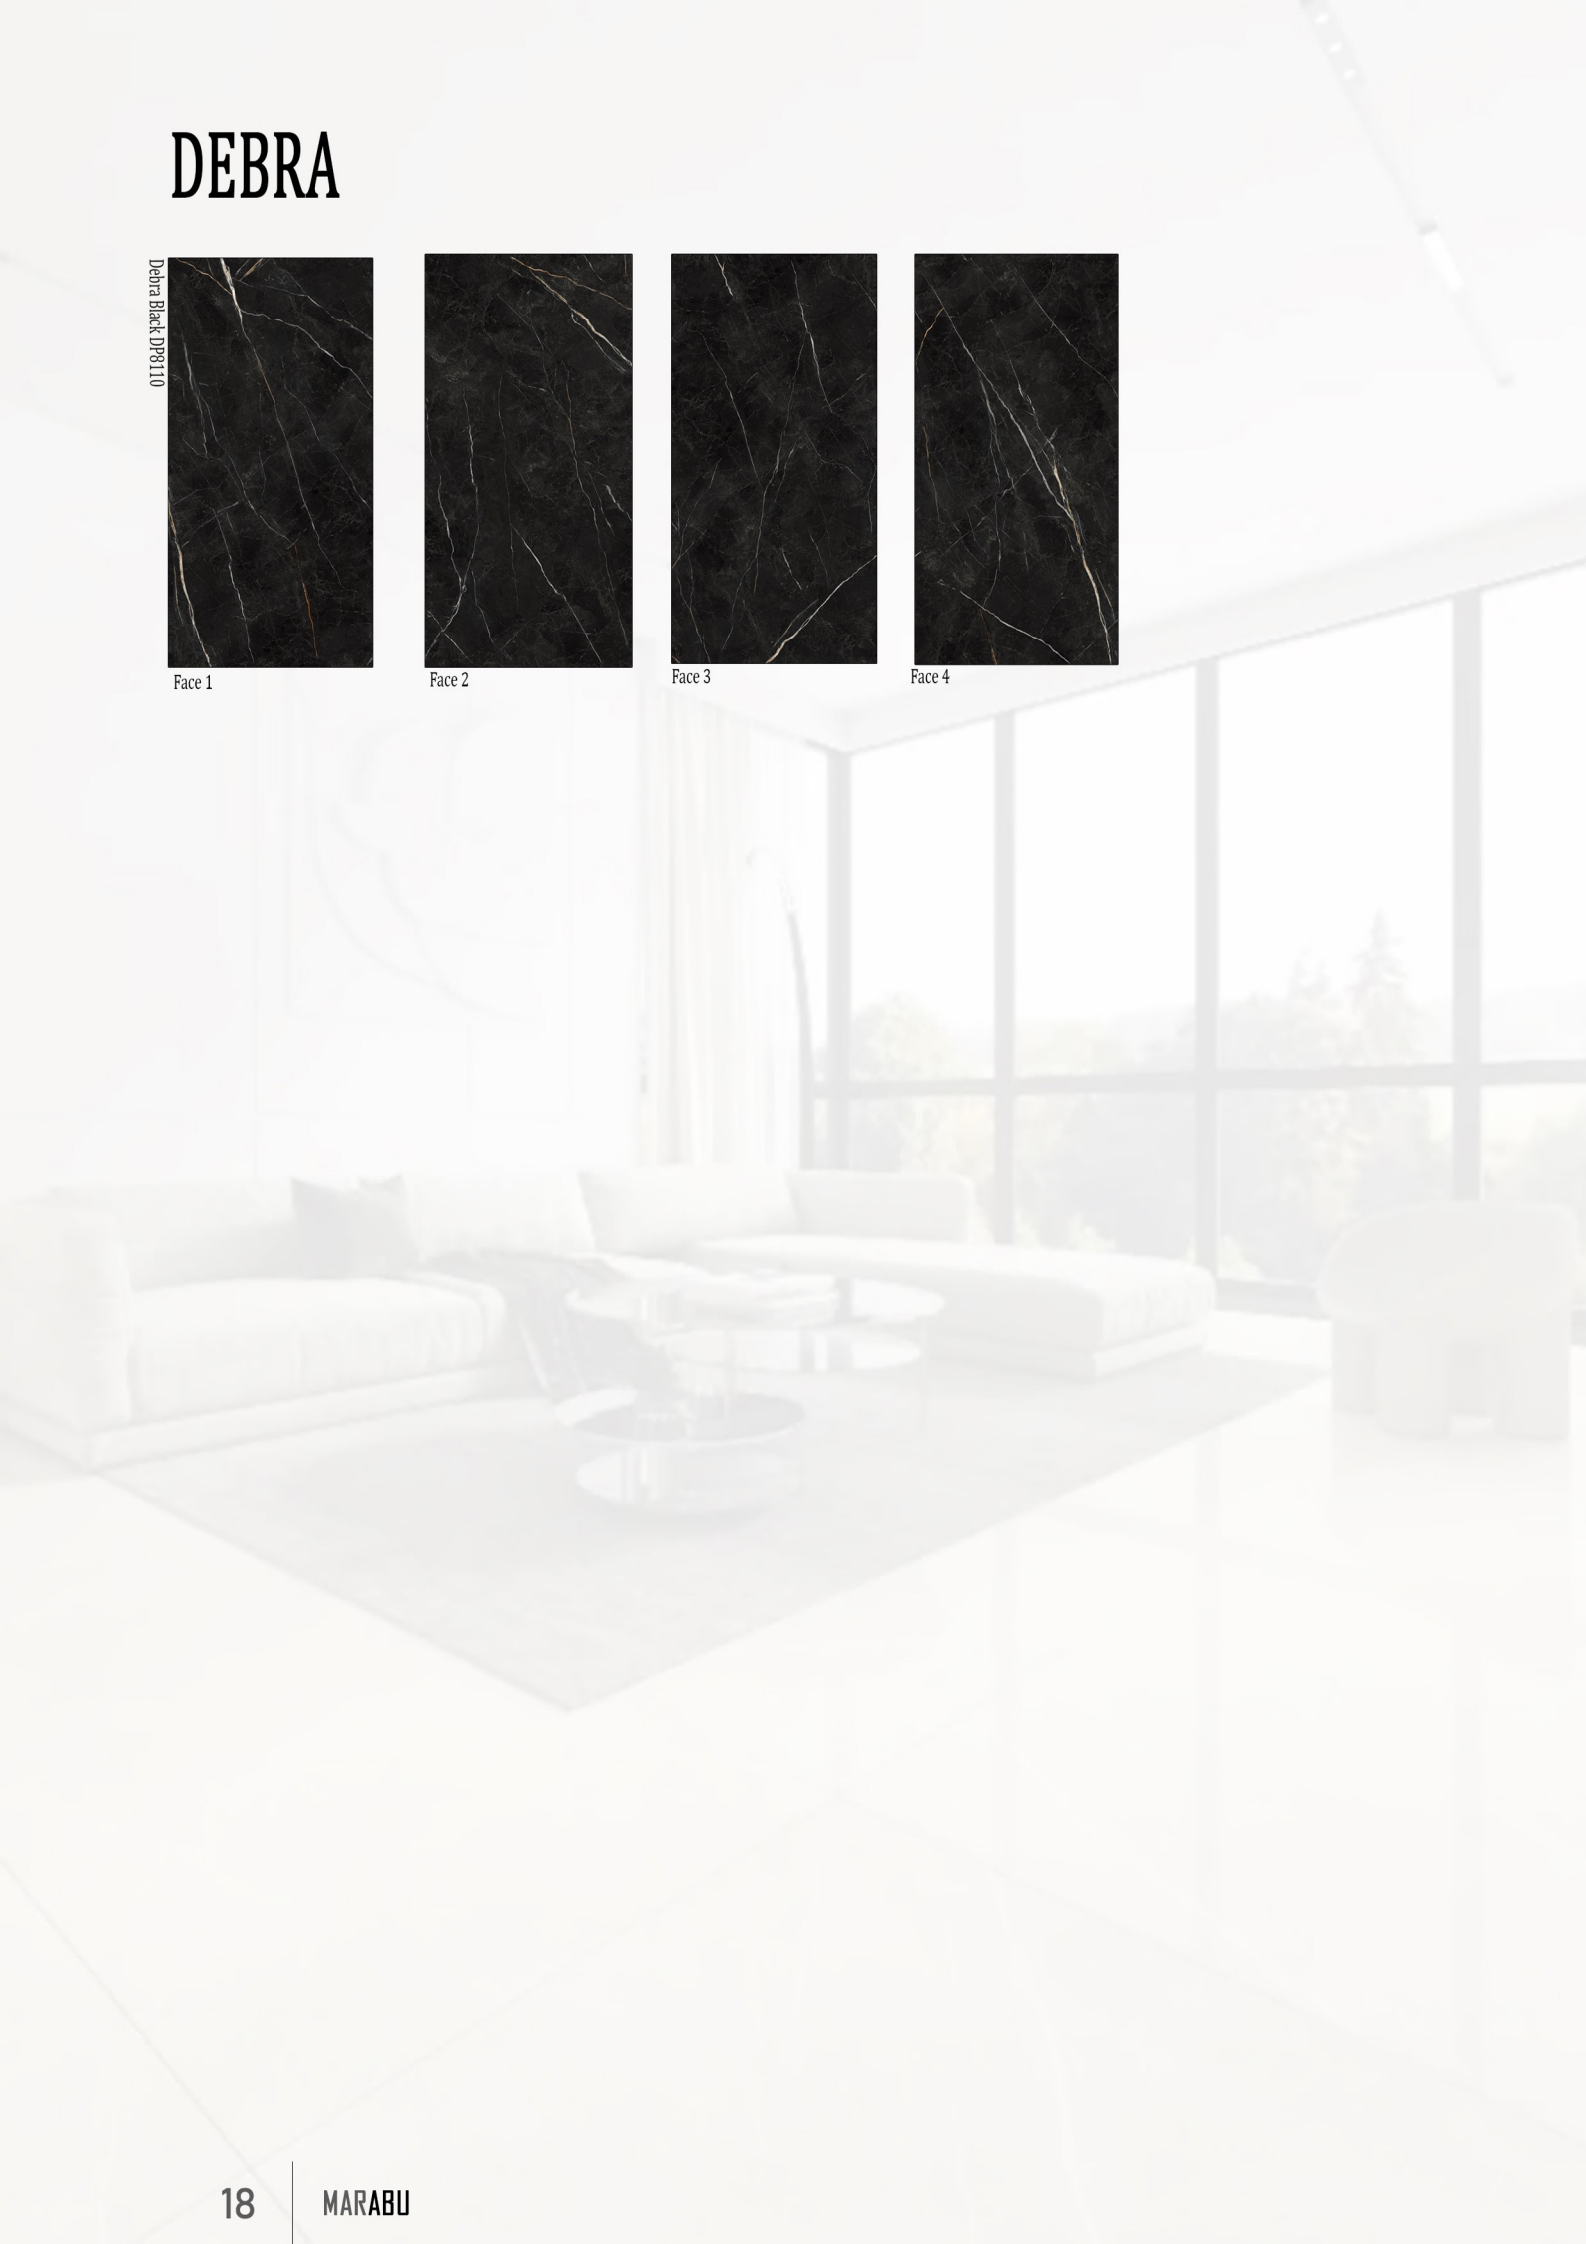

Face 1

Face 2

Face 3

Face 4

DEVENTER

DEVENTER DARK

MATERIAL	Floor Tile
TECH INFO	       
SIZES	 80.160
COLORS	
QUALITY DEGREE	  

DEVERTA