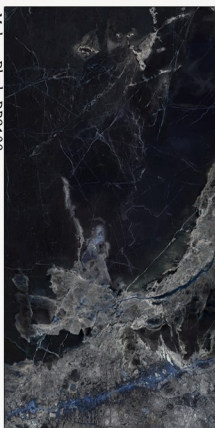

MALAGA

Malaga Black DP8109

Face 1