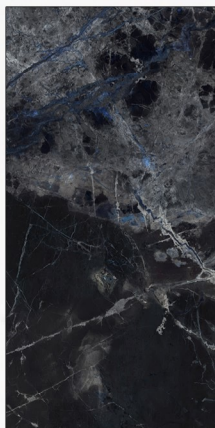

MALAGA

Malaga Black DP8109

Face 3