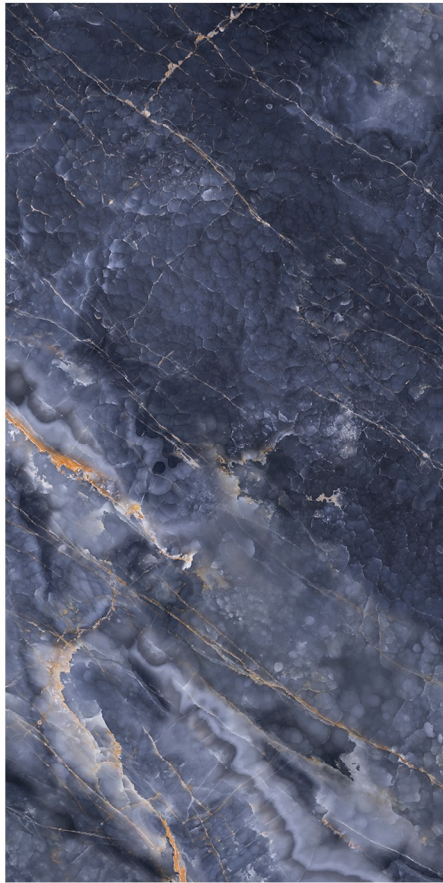

Helmond White DP9105

Face 1

Face 2

Face 3

Face 4

LEOBEN

LEOBEN DARK BLUE

MATERIAL	Floor Tile
TECH INFO	       
SIZES	 80.160
COLORS	
QUALITY DEGREE	  